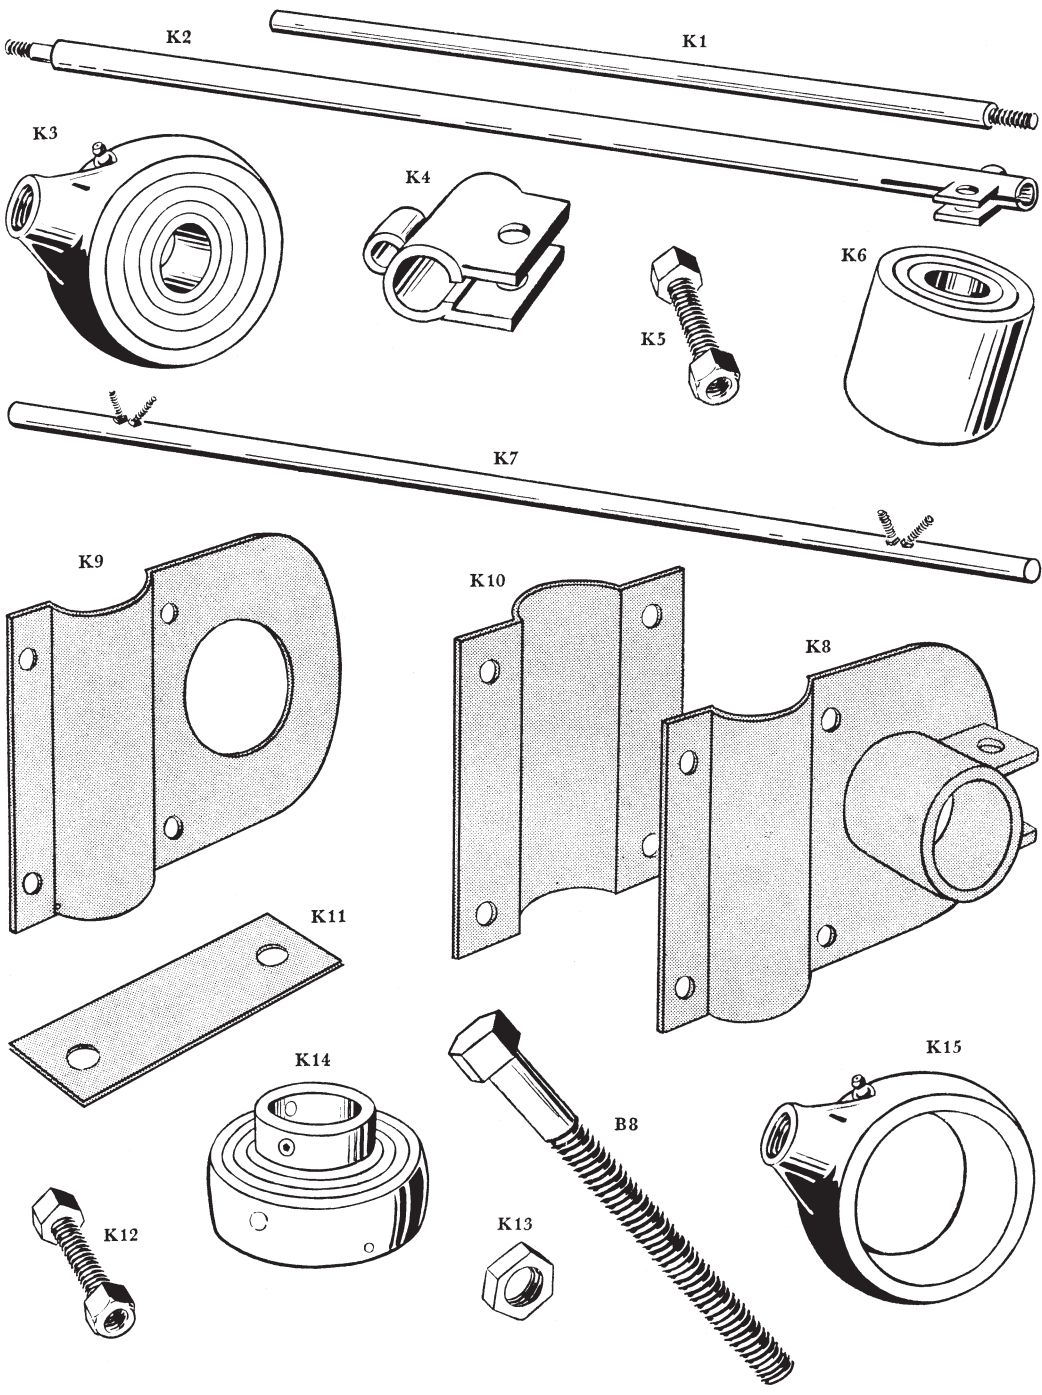

FLIGHT IDLER SHAFT SUPPORT ASSY

MB HARVESTER • P.O. BOX 56 • MANCHESTER, NY 14504 • 585-289-8027