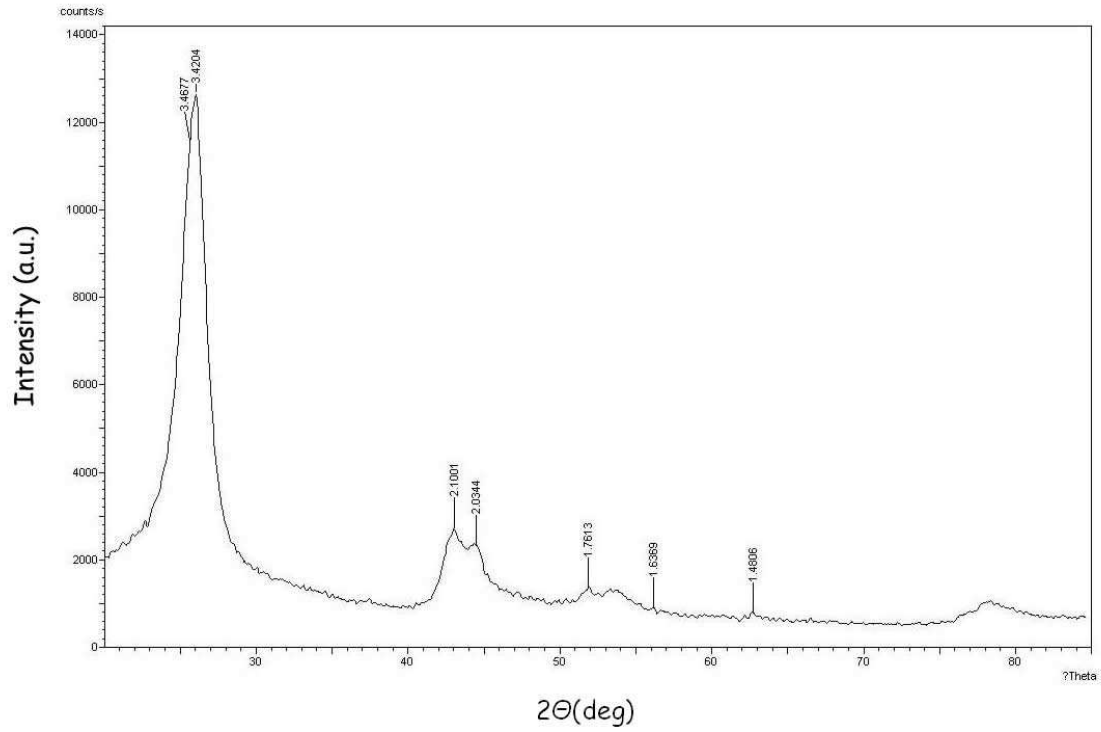

Stock#: US4312

X-ray diffraction pattern