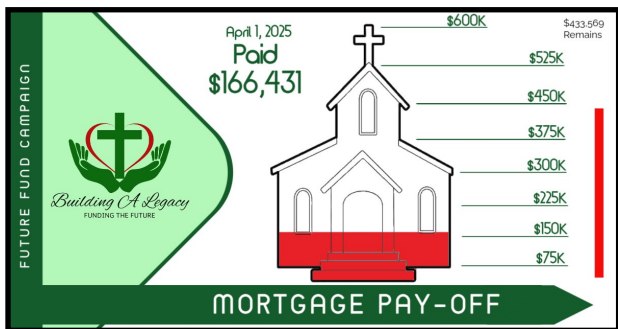

We began our Future Fund campaign in April of 2023, and at the beginning of April 2025 we have paid $166,431 on our mortgage through your contributions to the campaign and our regular mortgage payments. We still have a long way to go, however. If you have not already, you can get in on the giving through a one time gift or a recurring donation. Please be sure and mark it for the Future Fund. Half will go to the mortgage and half to a future building project.

AT A GLANCE

- April 13: Palm Sunday - April 13: Pastor Mark’s 60th Birthday Party - April 16: Prayer Service - April 17: Men’s Bible Study - April 18: Tenebrae Service - April 20: Easter Sunday - April 20: All Church Breakfast - April 20: Kids’ Easter Egg Hunt - April 20: Servicio de Alabanza - April 21: Board Meeting - April 22: Crafty Ladies - April 22: ReFit - April 23: Prayer Service - April 26: Girls and Pearls Luncheon - April 27: Teen Party	- April 29: ReFit - April 30—May 2: District Assembly - May 3: Fellowship - May 4: NDI Council Meeting - May 6: ReFit - May 7: Prayer and Fasting - May 8: Family Game Night (by Prime Time) - May 11: Mother’s Day - May 13: Crafty Ladies - May 18: Baby/Children’s Day - June 21: Evangelism Training - June 30 - July 4: Teen Camp - July 7 - July 11: Kids’ Camp - July 28 - Aug 1: VBS

GIVING

WOODLANDS COMMUNITY CHURCH

5 WAYS TO GIVE

you can conveniently give this week in the following ways:

ONLINE
visit our website
<https://wccnaz.org/give>

TEXT
text $5 to 84321
may need to set up account

NAZARENE CONNECT APP
download from Google Play or App Store

ZELLE
send to treasurer99@wccnaz.org

IN PERSON
in offering or deliver to the church office

Fully Funded Budget March 2025 - Feb. 2026: $0

Needed Monthly: $24,000   Income April 6: $4,015
Income for April: $4,015   Income YTD: $21,440

Future Fund April 6: $115   Mortgage: $433,569
Future Fund Income to Date: $117,581

Faith Promise Goal: $22,000

Faith Promise April 6: $185   Faith Promise YTD: $1,200