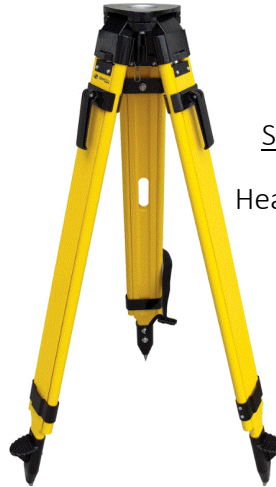

TRIPODS

Sokkia 724251 Tripod

Heavy Duty Fiberglass

Dual Clamp

42" Min, 70" Max

5/8 x 11 Thread

724251

Sitepro WDF20-B Tripod

Heavy Duty Wood Fiberglass

Quick Clamp

42" Min, 72" Max

5/8 x 11 Thread

WDF20-B

Sokkia 724645 Tripod

Medium Weight Aluminum

Quick Clamp

38" Min, 63" Max

5/8 x 11 Thread

724645

Sokkia 724676 Tripod

Medium Weight Aluminum

Wing Nut Lock

42" Min, 70" Max

5/8 x 11 Thread

724676

Seco 5401-20 Tripod

Medium Weight Aluminum

Wing Nut Lock

66" Max

5/8 x 11 Thread

5401-20