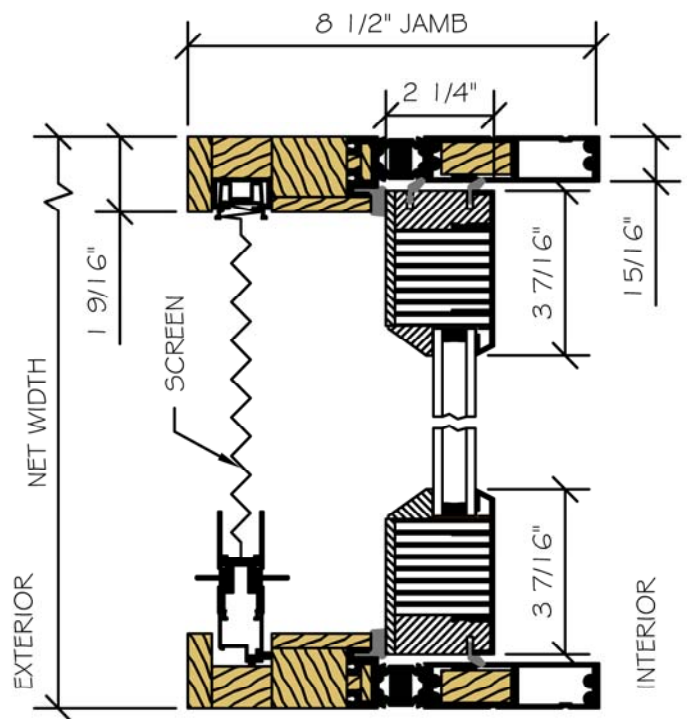

SECTION VIEW

PLAN VIEW

NO WARRANTY FOR WATER, WIND, OR DUST PENETRATION ON BIFOLDS WITH ULTRA GUIDE.

ENERGY SOLUTIONS  
EUROPEAN CLAD BIFOLD  
W/ULTRA GUIDE & SCREEN  
SCALE: 3" = 1'-0"

STICKING OPTIONS	
	SQUARE
	BEVEL
	OVOLO

TO PRINT TO SCALE,  
SELECT "ACTUAL SIZE" OR  
DESELECT "FIT TO PAGE"  
IN PRINT DIALOGUE BOX