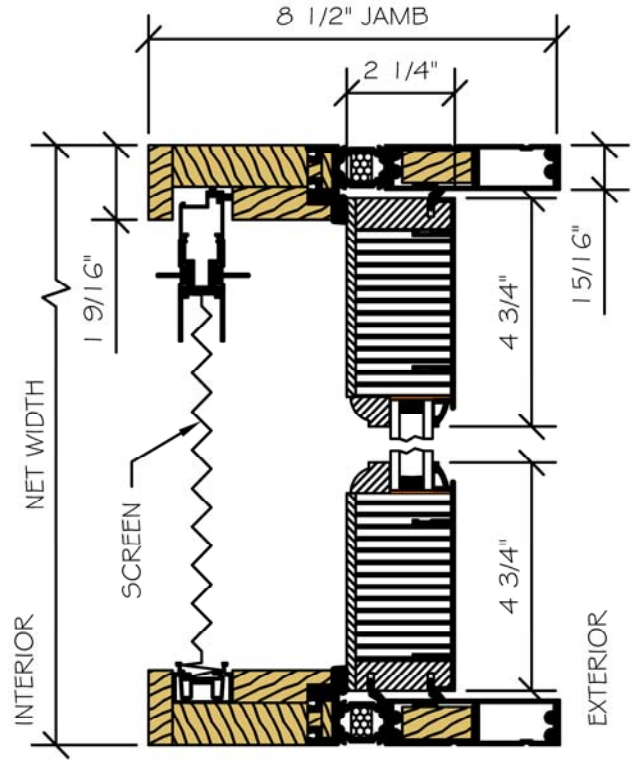

SECTION VIEW

PLAN VIEW

NO WARRANTY FOR WATER, WIND, OR DUST PENETRATION ON BIFOLDS WITH ULTRA GUIDE.

ENERGY SOLUTIONS
TRADITIONAL CLAD BIFOLD
W/ULTRA GUIDE & SCREEN
SCALE: 3" = 1'-0

PROPRIETARY AND CONFIDENTIAL
THIS DRAWING AND ITS CONTENTS ARE THE
PROPERTY OF AG MILLWORKS. REPRODUCTION
OF ANY PART OF THE DRAWING IN ANY FORM
WHATSOEVER WITHOUT THE PRIOR WRITTEN
PERMISSION OF AG MILLWORKS IS STRICTLY
FORBIDDEN. © 2013 AG MILLWORKS

STICKING OPTIONS

-  SQUARE
-  BEVEL
-  OVOLO

TO PRINT TO SCALE,
SELECT "ACTUAL SIZE" OR
DESELECT "FIT TO PAGE"
IN PRINT DIALOGUE BOX