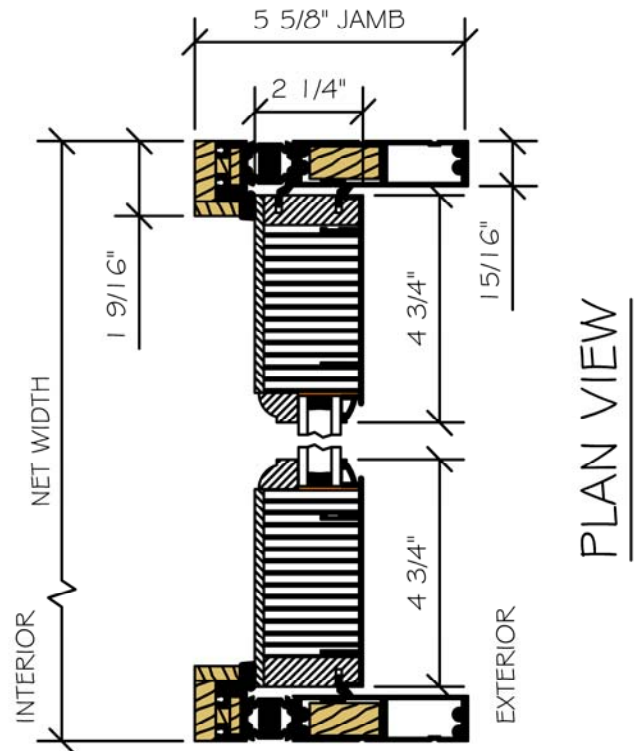

SECTION VIEW

NO WARRANTY FOR WATER, WIND, OR DUST PENETRATION ON BIFOLDS WITH ULTRA GUIDE.

ENERGY SOLUTIONS
TRADITIONAL CLAD BIFOLD
W/ULTRA GUIDE
SCALE: 3" = 1'-0

STICKING OPTIONS

-  SQUARE
-  BEVEL
-  OVOLO

TO PRINT TO SCALE,
SELECT "ACTUAL SIZE" OR
DESELECT "FIT TO PAGE"
IN PRINT DIALOGUE BOX