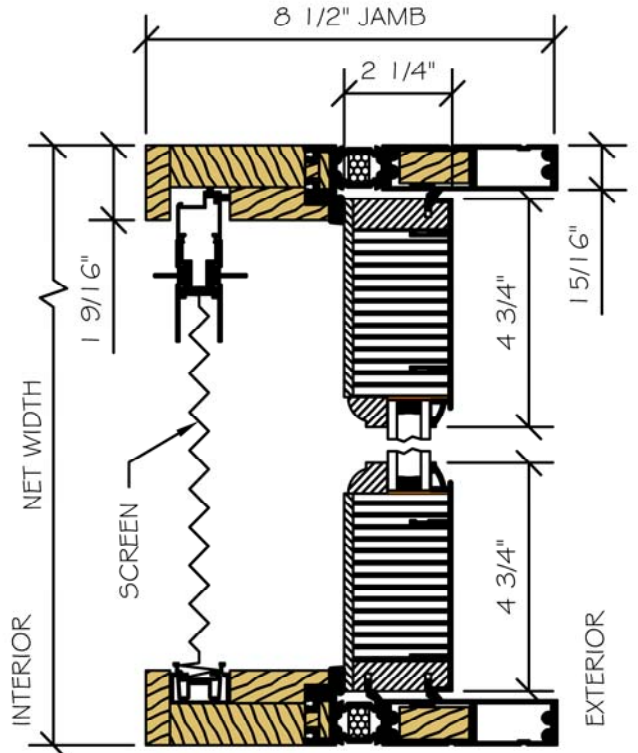

SECTION VIEW

PLAN VIEW

NO WARRANTY FOR WATER, WIND, OR DUST PENETRATION ON BIFOLDS WITH ULTRA GUIDE.

ENERGY SOLUTIONS  
TRADITIONAL EQUAL CLAD BIFOLD  
W/ULTRA GUIDE & SCREEN  
SCALE: 3" = 1'-0

PROPRIETARY AND CONFIDENTIAL  
THIS DRAWING AND ITS CONTENTS ARE THE  
PROPERTY OF AG MILLWORKS. REPRODUCTION  
OF ANY PART OF THE DRAWING IN ANY FORM  
WHATSOEVER WITHOUT THE PRIOR WRITTEN  
PERMISSION OF AG MILLWORKS IS STRICTLY  
FORBIDDEN. © 2013 AG MILLWORKS

STICKING OPTIONS

-  SQUARE
-  BEVEL
-  OVOLO

TO PRINT TO SCALE,  
SELECT "ACTUAL SIZE" OR  
DESELECT "FIT TO PAGE"  
IN PRINT DIALOGUE BOX