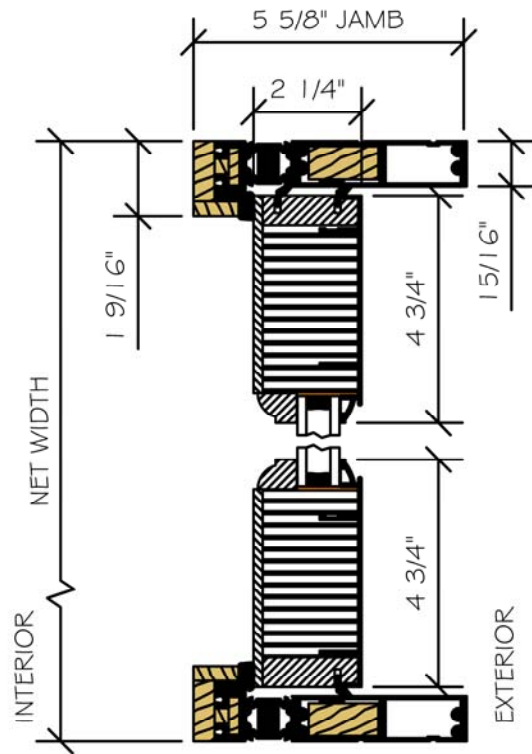

SECTION VIEW

PLAN VIEW

NO WARRANTY FOR WATER, WIND, OR DUST PENETRATION ON BIFOLDS WITH ADA ULTRA GUIDE.

ENERGY SOLUTIONS
TRADITIONAL EQUAL CLAD BIFOLD
W/ADA ULTRA GUIDE
SCALE: 3" = 1'-0

STICKING OPTIONS

-  SQUARE
-  BEVEL
-  OVOLO

TO PRINT TO SCALE,
SELECT "ACTUAL SIZE" OR
DESELECT "FIT TO PAGE"
IN PRINT DIALOGUE BOX