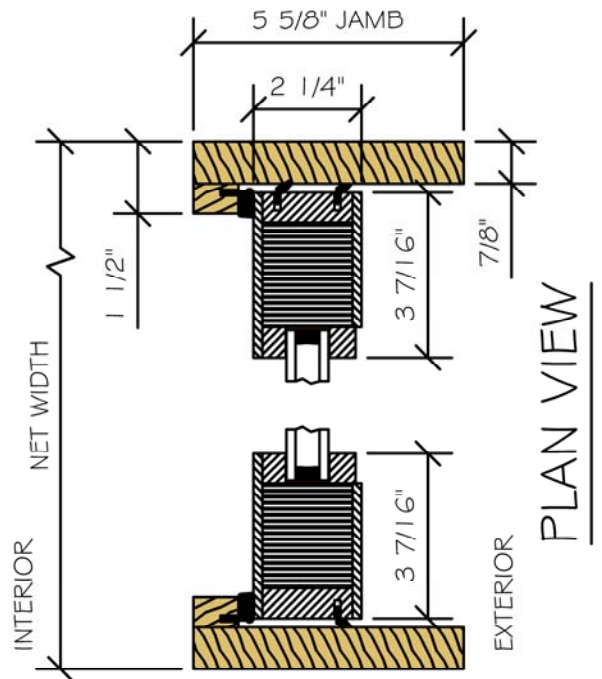

SECTION VIEW

PLAN VIEW

AVAILABILITY OF WARRANTY FOR ALL-WOOD PRODUCTS (WITH THE EXCEPTION OF ACCOYA WOOD) IS SUBJECT TO SPECIFIC OVERHANG REQUIREMENTS.

ENERGY SOLUTIONS  
 EUROPEAN WOOD BIFOLD  
 W/RAISED SILL  
 SCALE: 3" = 1'-0

STICKING OPTIONS

-  SQUARE
-  BEVEL
-  OVOLO

PROPRIETARY AND CONFIDENTIAL  
 THIS DRAWING AND ITS CONTENTS ARE THE  
 PROPERTY OF AG MILLWORKS. REPRODUCTION  
 OF ANY PART OF THE DRAWING IN ANY FORM  
 WHATSOEVER WITHOUT THE PRIOR WRITTEN  
 PERMISSION OF AG MILLWORKS IS STRICTLY  
 FORBIDDEN. © 2013 AG MILLWORKS

TO PRINT TO SCALE,  
 SELECT "ACTUAL SIZE" OR  
 DESELECT "FIT TO PAGE"  
 IN PRINT DIALOGUE BOX