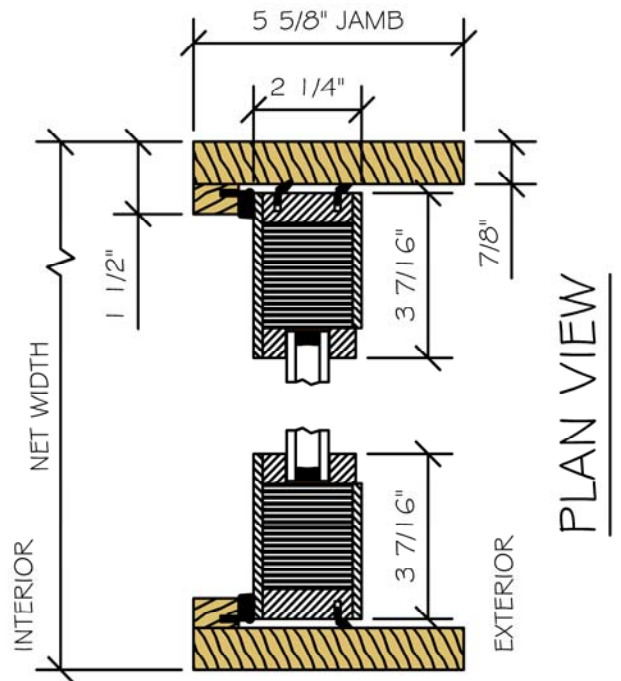

PLAN VIEW

NO WARRANTY FOR WATER, WIND, OR DUST PENETRATION ON BIFOLDS WITH ULTRA GUIDE.

AVAILABILITY OF WARRANTY FOR ALL-WOOD PRODUCTS (WITH THE EXCEPTION OF ACCOYA WOOD) IS SUBJECT TO SPECIFIC OVERHANG REQUIREMENTS.

ENERGY SOLUTIONS
EUROPEAN WOOD BIFOLD
W/ULTRA GUIDE
SCALE: 3" = 1'-0

STICKING OPTIONS

- SQUARE
- BEVEL
- OVOLO

PROPRIETARY AND CONFIDENTIAL
THIS DRAWING AND ITS CONTENTS ARE THE PROPERTY OF AG MILLWORKS. REPRODUCTION OF ANY PART OF THE DRAWING IN ANY FORM WHATSOEVER WITHOUT THE PRIOR WRITTEN PERMISSION OF AG MILLWORKS IS STRICTLY FORBIDDEN. © 2013 AG MILLWORKS

TO PRINT TO SCALE, SELECT "ACTUAL SIZE" OR DESELECT "FIT TO PAGE" IN PRINT DIALOGUE BOX