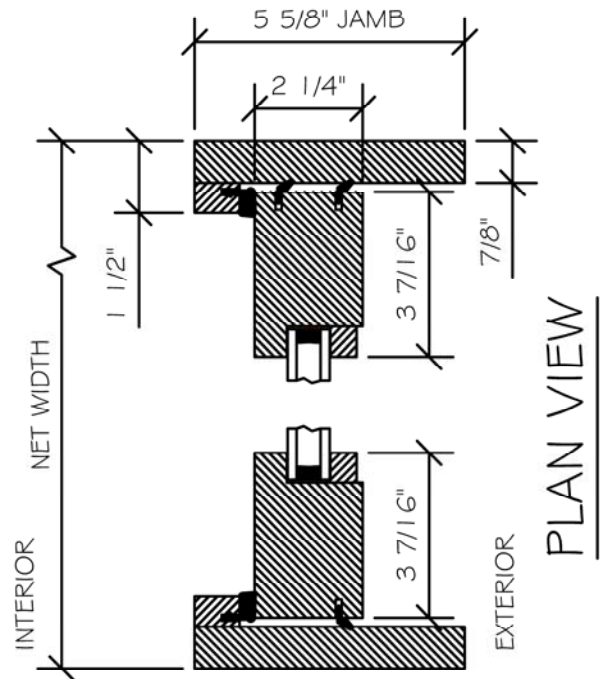

SECTION VIEW

ENERGY SOLUTIONS  
EUROPEAN SOLID ACCOYA BIFOLD  
W/RAISED SILL  
SCALE: 3" = 1'-0

| STICKING OPTIONS   |        |
|--|--------|
|  | SQUARE |
|  | BEVEL  |
|  | OVOLO  |

PROPRIETARY AND CONFIDENTIAL  
THIS DRAWING AND ITS CONTENTS ARE THE  
PROPERTY OF AG MILLWORKS. REPRODUCTION  
OF ANY PART OF THE DRAWING IN ANY FORM  
WHATSOEVER WITHOUT THE PRIOR WRITTEN  
PERMISSION OF AG MILLWORKS IS STRICTLY  
FORBIDDEN. © 2013 AG MILLWORKS

TO PRINT TO SCALE,  
SELECT "ACTUAL SIZE" OR  
DESELECT "FIT TO PAGE"  
IN PRINT DIALOGUE BOX