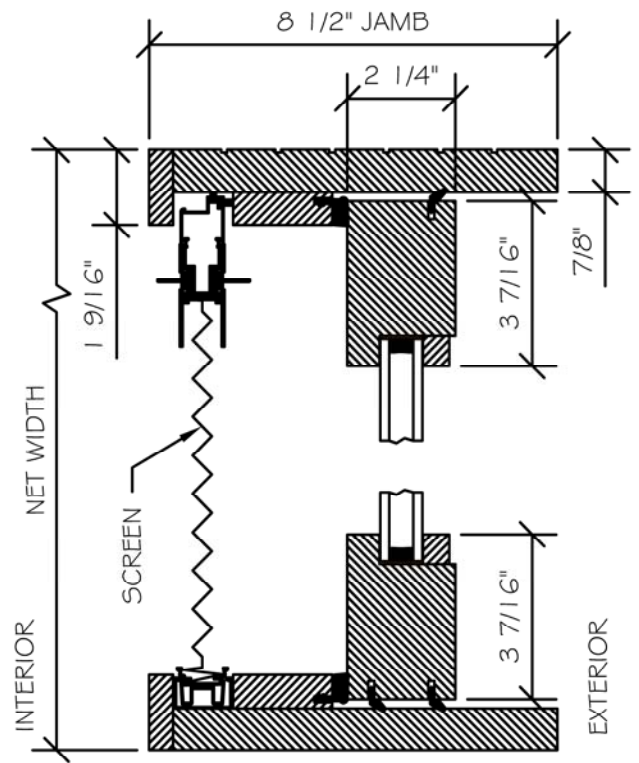

SECTION VIEW

PLAN VIEW

NO WARRANTY FOR WATER, WIND, OR DUST PENETRATION ON BIFOLDS WITH ULTRA GUIDE.

ENERGY SOLUTIONS
EUROPEAN SOLID ACCOYA BIFOLD
W/ULTRA GUIDE & SCREEN
SCALE: 3" = 1'-0

PROPRIETARY AND CONFIDENTIAL
THIS DRAWING AND ITS CONTENTS ARE THE
PROPERTY OF AG MILLWORKS. REPRODUCTION
OF ANY PART OF THE DRAWING IN ANY FORM
WHATSOEVER WITHOUT THE PRIOR WRITTEN
PERMISSION OF AG MILLWORKS IS STRICTLY
FORBIDDEN. © 2013 AG MILLWORKS

STICKING OPTIONS

-  SQUARE
-  BEVEL
-  OVOLO

TO PRINT TO SCALE,
SELECT "ACTUAL SIZE" OR
DESELECT "FIT TO PAGE"
IN PRINT DIALOGUE BOX