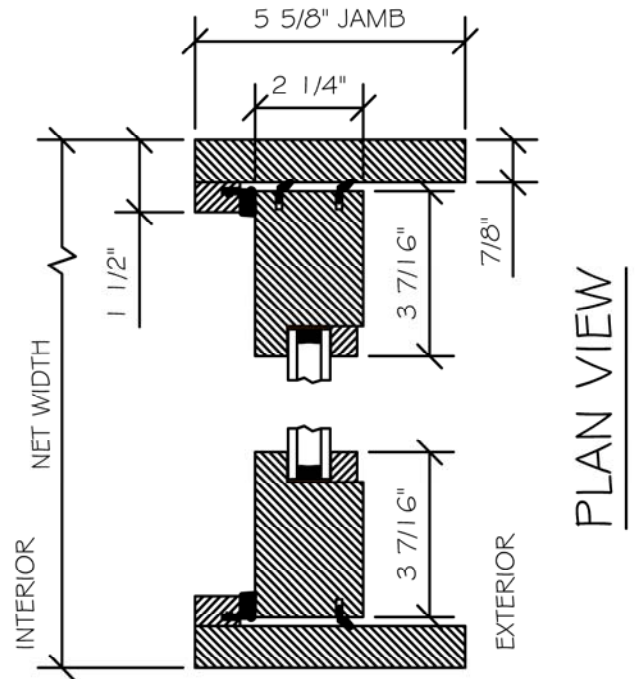

SECTION VIEW

PLAN VIEW

NO WARRANTY FOR WATER, WIND, OR DUST PENETRATION ON BIFOLDS WITH ADA ULTRA GUIDE.

ENERGY SOLUTIONS  
EUROPEAN SOLID ACCOYA BIFOLD  
W/ADA ULTRA GUIDE  
SCALE: 3" = 1'-0

STICKING OPTIONS	
	SQUARE
	BEVEL
	OVOLO

TO PRINT TO SCALE,  
SELECT "ACTUAL SIZE" OR  
DESELECT "FIT TO PAGE"  
IN PRINT DIALOGUE BOX