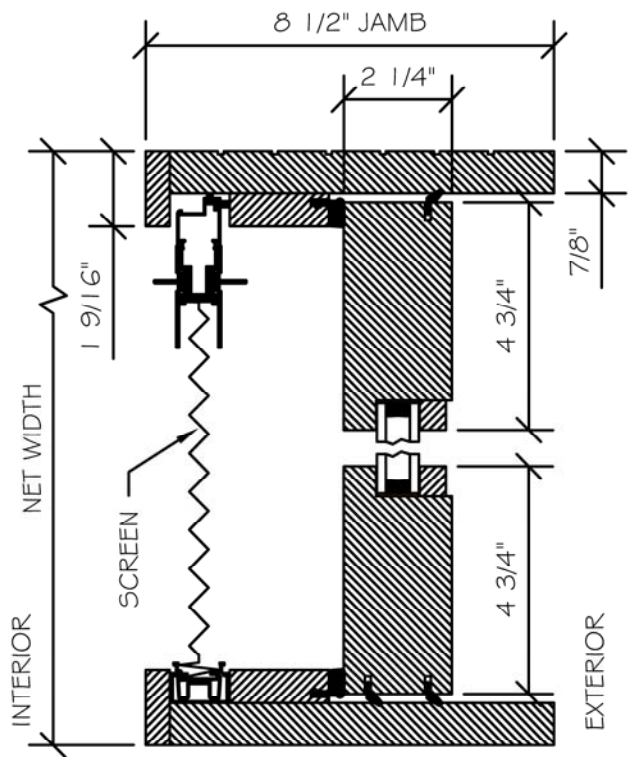

SECTION VIEW

PLAN VIEW

NO WARRANTY FOR WATER, WIND, OR DUST PENETRATION ON BIFOLDS WITH ULTRA GUIDE.

ENERGY SOLUTIONS
 TRADITIONAL SOLID ACCOYA BIFOLD
 W/ULTRA GUIDE & SCREEN
 SCALE: 3" = 1'-0

PROPRIETARY AND CONFIDENTIAL
 THIS DRAWING AND ITS CONTENTS ARE THE
 PROPERTY OF AG MILLWORKS. REPRODUCTION
 OF ANY PART OF THE DRAWING IN ANY FORM
 WHATSOEVER WITHOUT THE PRIOR WRITTEN
 PERMISSION OF AG MILLWORKS IS STRICTLY
 FORBIDDEN. © 2013 AG MILLWORKS

STICKING OPTIONS

-  SQUARE
-  BEVEL
-  OVOLO

TO PRINT TO SCALE,
 SELECT "ACTUAL SIZE" OR
 DESELECT "FIT TO PAGE"
 IN PRINT DIALOGUE BOX