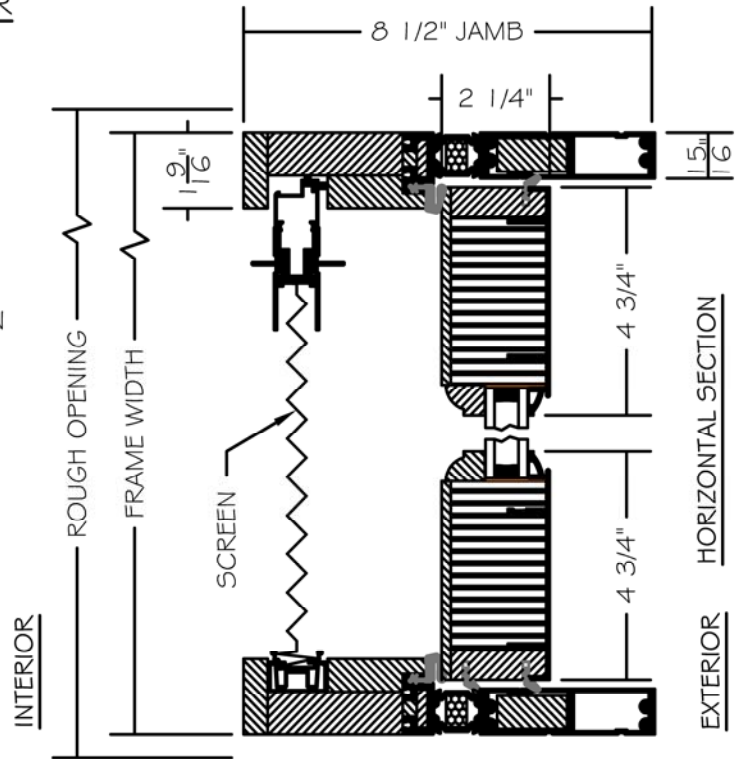

(SPECIFICATIONS MAY CHANGE WITHOUT NOTICE TO IMPROVE FUNCTION OR DESIGN)

ENERGY SOLUTIONS
TRADITIONAL EQUAL
CLAD/WOOD BIFOLD
& RETRACTABLE SCREEN
w/ULTRA GUIDE

SCALE: 3" = 1'-0"

NO WARRANTY FOR WATER, WIND OR DUST INFILTRATION ON BIFOLDS WITH ULTRA GUIDE CHANNELS.

TO PRINT TO SCALE, SELECT "ACTUAL SIZE" OR DESELECT "FIT TO PAGE" IN PRINT DIALOGUE BOX