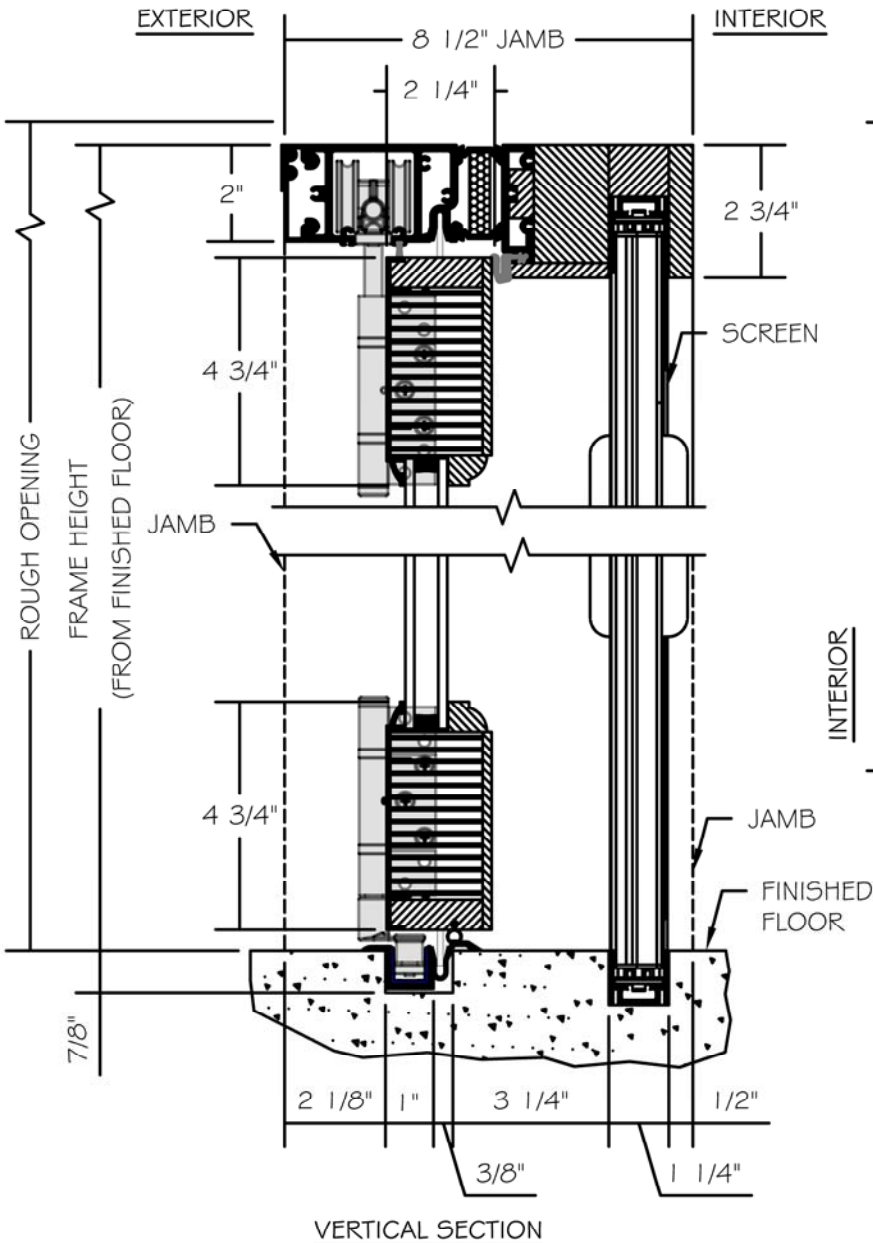

(SPECIFICATIONS MAY CHANGE WITHOUT NOTICE TO IMPROVE FUNCTION OR DESIGN)

ENERGY SOLUTIONS
TRADITIONAL EQUAL
CLAD/WOOD BIFOLD
& RETRACTABLE SCREEN
w/ULTRA GUIDE

SCALE: 3" = 1'-0"

NO WARRANTY FOR WATER, WIND OR DUST INFILTRATION ON BIFOLDS WITH ULTRA GUIDE CHANNELS.

TO PRINT TO SCALE, SELECT "ACTUAL SIZE" OR DESELECT "FIT TO PAGE" IN PRINT DIALOGUE BOX