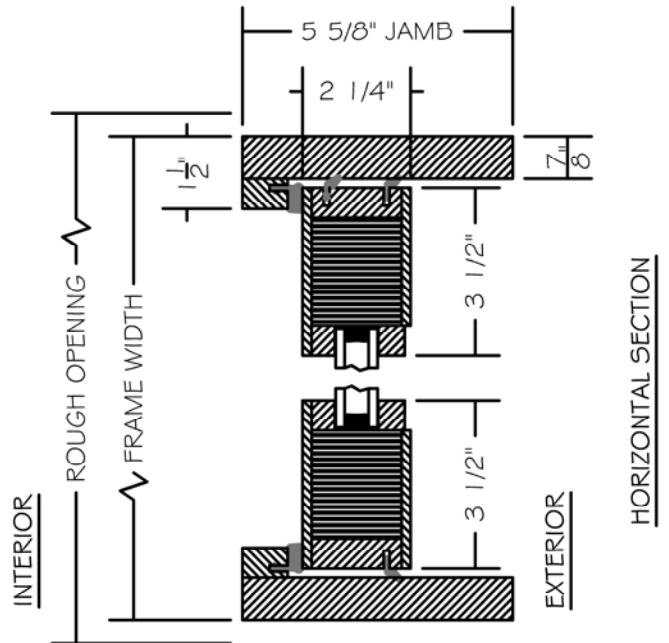

(SPECIFICATIONS MAY CHANGE WITHOUT NOTICE TO IMPROVE FUNCTION OR DESIGN)

ENERGY SOLUTIONS EUROPEAN ALL WOOD BIFOLD w/ULTRA GUIDE

SCALE: 3" = 1'-0"

NO WARRANTY IF OVERHANG REQUIREMENT NOT MET.
(SEE ALL WOOD PRODUCTS WARRANTY)