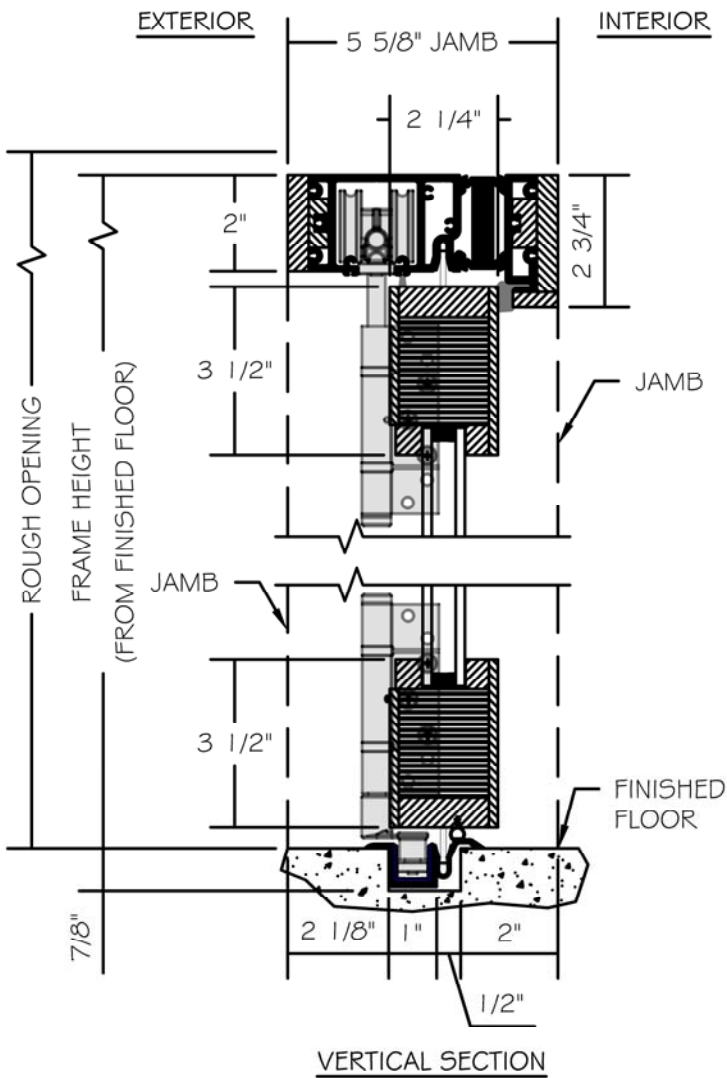

(SPECIFICATIONS MAY CHANGE WITHOUT NOTICE TO IMPROVE FUNCTION OR DESIGN)

ENERGY SOLUTIONS EUROPEAN ALL WOOD BIFOLD w/ULTRA GUIDE

SCALE: 3" = 1'-0"

NO WARRANTY IF OVERHANG REQUIREMENT NOT MET.
(SEE ALL WOOD PRODUCTS WARRANTY)

TO PRINT TO SCALE, SELECT "ACTUAL SIZE" OR DESELECT "FIT TO PAGE" IN PRINT DIALOGUE BOX