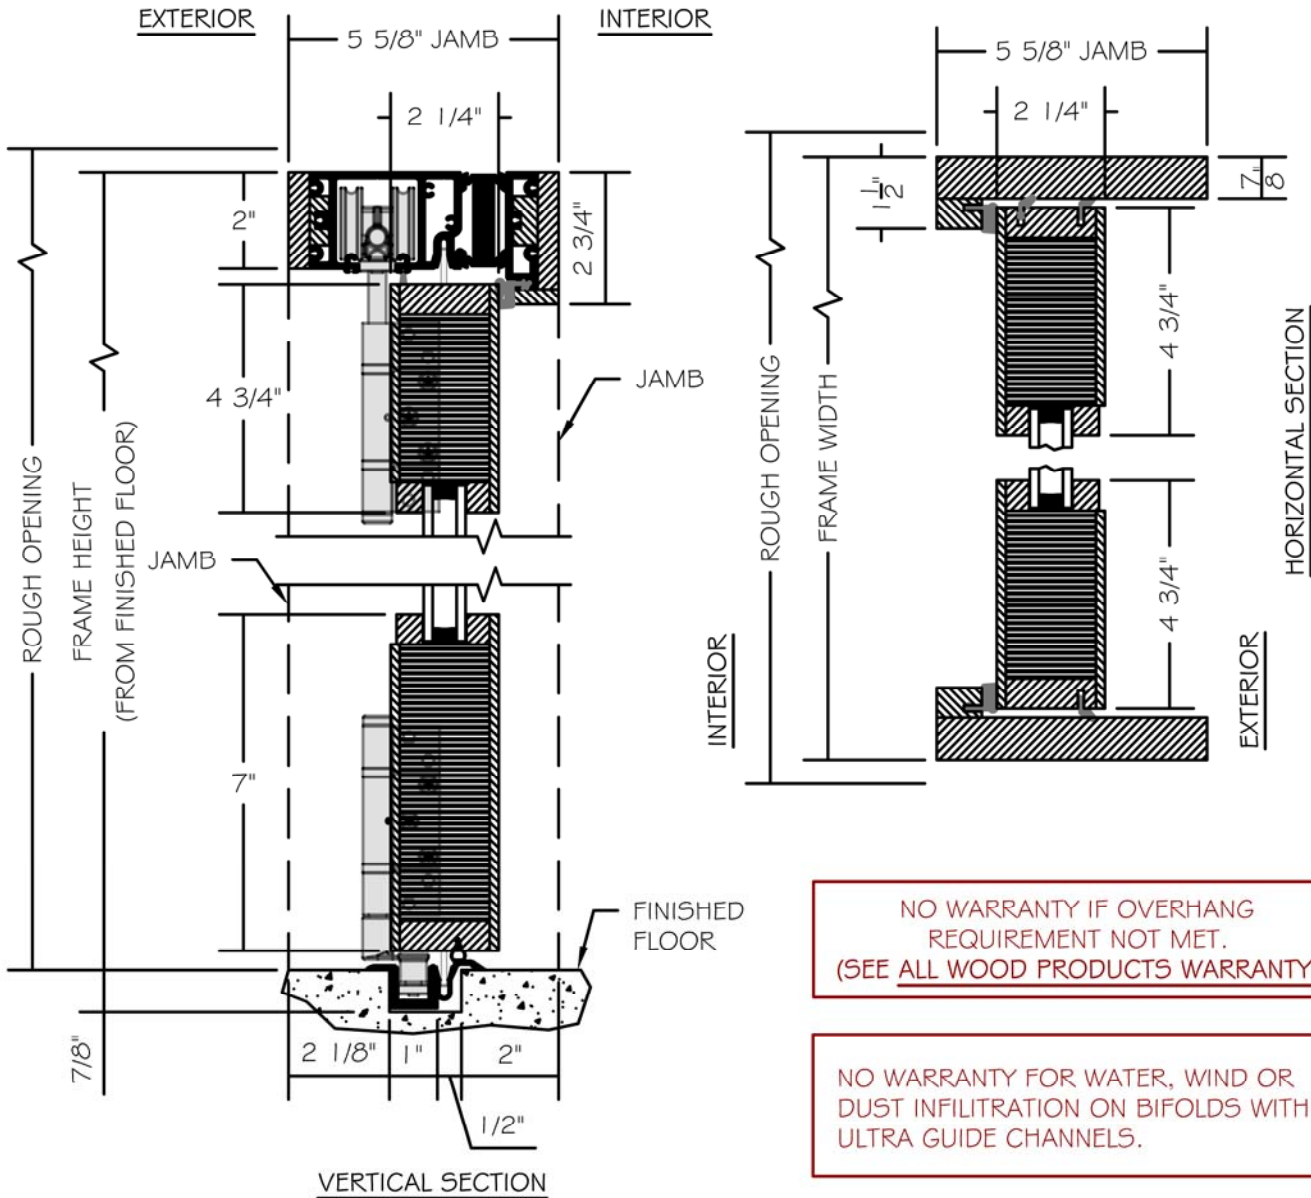

(SPECIFICATIONS MAY CHANGE WITHOUT NOTICE TO IMPROVE FUNCTION OR DESIGN)

ENERGY SOLUTIONS TRADITIONAL ALL WOOD BIFOLD w/ULTRA GUIDE

SCALE: 3" = 1'-0"

NO WARRANTY IF OVERHANG REQUIREMENT NOT MET.
(SEE ALL WOOD PRODUCTS WARRANTY)

NO WARRANTY FOR WATER, WIND OR DUST INFILTRATION ON BIFOLDS WITH ULTRA GUIDE CHANNELS.

TO PRINT TO SCALE, SELECT "ACTUAL SIZE" OR DESELECT "FIT TO PAGE" IN PRINT DIALOGUE BOX

PROPRIETARY AND CONFIDENTIAL
THIS DRAWING AND ITS CONTENTS ARE THE PROPERTY OF AG MILLWORKS. REPRODUCTION OF ANY PART OF THE DRAWING IN ANY FORM WHATSOEVER WITHOUT THE PRIOR WRITTEN PERMISSION OF AG MILLWORKS IS STRICTLY FORBIDDEN. © 2013 AG MILLWORKS