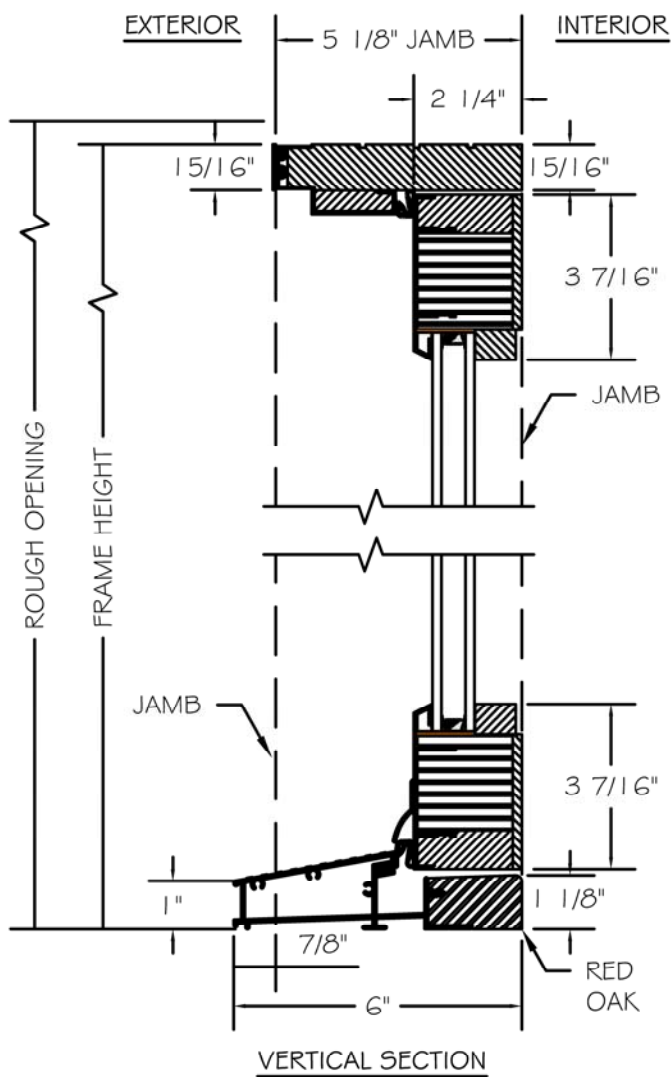

AG Millworks
SINCE 1986

Handcrafted Doors for Luxury Outdoor Living

ENERGY PERFORMANCE EUROPEAN CLAD IN-SWING FRENCH PAIR DOORS w/ALUMINUM SILL

SCALE: 3" = 1'-0"

INTERIOR WOOD STICKING OPTIONS

SQUARE STICKING

BEVEL STICKING

OVOLO STICKING

TO PRINT TO SCALE, SELECT "ACTUAL SIZE" OR DESELECT "FIT TO PAGE" IN PRINT DIALOGUE BOX

PROPRIETARY AND CONFIDENTIAL
THIS DRAWING AND ITS CONTENTS ARE THE PROPERTY OF AG MILLWORKS. REPRODUCTION OF ANY PART OF THE DRAWING IN ANY FORM WHATSOEVER WITHOUT THE PRIOR WRITTEN PERMISSION OF AG MILLWORKS IS STRICTLY FORBIDDEN. © 2021 AG MILLWORKS