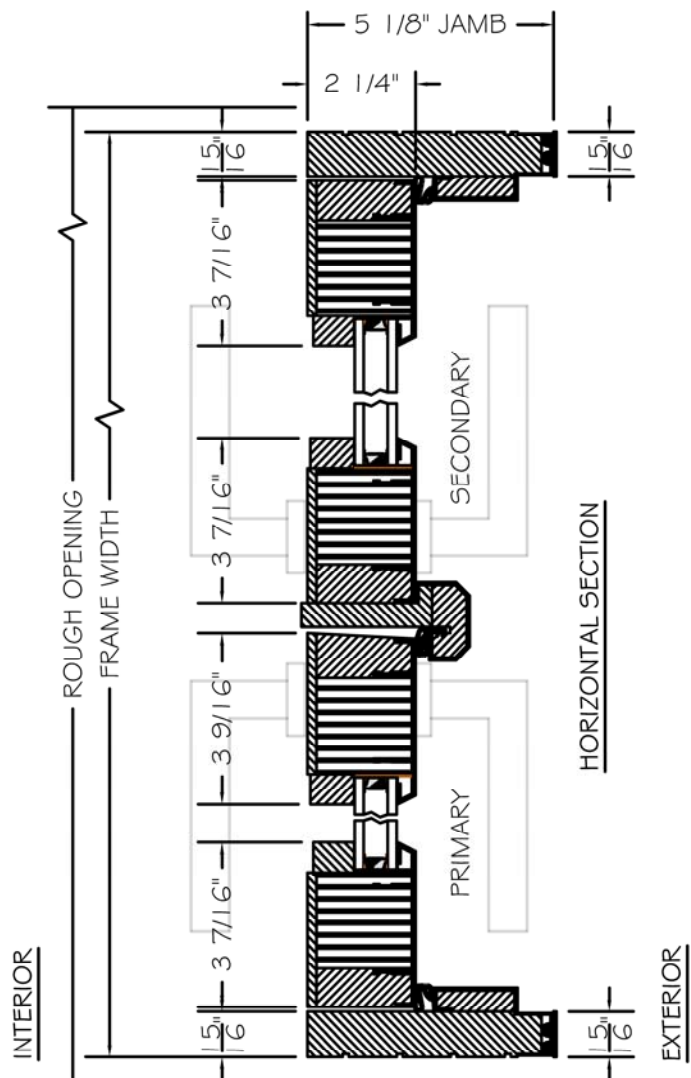

AG Millworks
SINCE 1986

Handcrafted Doors for Luxury Outdoor Living

ENERGY PERFORMANCE EUROPEAN CLAD IN-SWING FRENCH PAIR DOORS w/ALUMINUM SILL

SCALE: 3" = 1'-0"

INTERIOR WOOD STICKING OPTIONS

SQUARE STICKING

BEVEL STICKING

OVOLO STICKING

TO PRINT TO SCALE, SELECT "ACTUAL SIZE" OR DESELECT "FIT TO PAGE" IN PRINT DIALOGUE BOX

PROPRIETARY AND CONFIDENTIAL
THIS DRAWING AND ITS CONTENTS ARE THE PROPERTY OF AG MILLWORKS. REPRODUCTION OF ANY PART OF THE DRAWING IN ANY FORM WHATSOEVER WITHOUT THE PRIOR WRITTEN PERMISSION OF AG MILLWORKS IS STRICTLY FORBIDDEN. © 2021 AG MILLWORKS