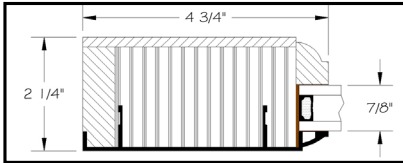

**Stiles & Rails:**

**NEW Slimline:** 2 1/2" Top rail/bottom rail/stiles & 3-7/16" lock rail

**Slimline**

**Euro:** 3-7/16" Top rail/stiles/bottom rail

**Euro**

**Traditional:** 4 3/4" Top Rails

**Traditional**

**Bottom Rail:** 7" or 4 3/4"

**Traditional**

**Interior/Exterior Casing:** Contact Office (Up-charge applies)

(PLEASE NOTE: Sill pans, nail fins, and other waterproofing measures are required for proper installation of all products)