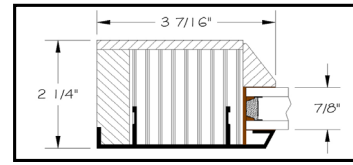

**Sticking/Stops:** Ovolo Bevel Square

**Spacer Color:** Black Mill

**Weather Strip Color:** Bronze White

**Retractable Screen** (min. 8 1/2" jamb)(max size 32' x 10'6") (Up-charge applies) **Pocket:** **Extrusion color:** Black White

**Stiles & Rails:**

**NEW Slimline:** 2 1/2" Top rail/bottom rail/stiles & 3-7/16" lock rail

**Slimline**

**Euro:** 3-7/16" Top rail/stiles/bottom rail

**Euro**

**Traditional:** 4 3/4" Top Rails

**Traditional**