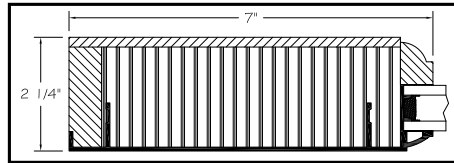

**Stiles & Rails:**

**NEW Slimline:** 2 1/2" Top rail/bottom rail/stiles & 3-7/16" lock rail

**Slimline**

**Euro:** 3-7/16" Top rail/stiles/bottom rail

**Euro**

**Traditional:** 4 3/4" Top Rails

**Traditional**

**Bottom Rail:** 7" or 4 3/4"

**Traditional**

**Interior/Exterior Casing:** Contact Office (Up-charge applies)

(PLEASE NOTE: Sill pans, nail fins, and other waterproofing measures are required for proper installation of all products)