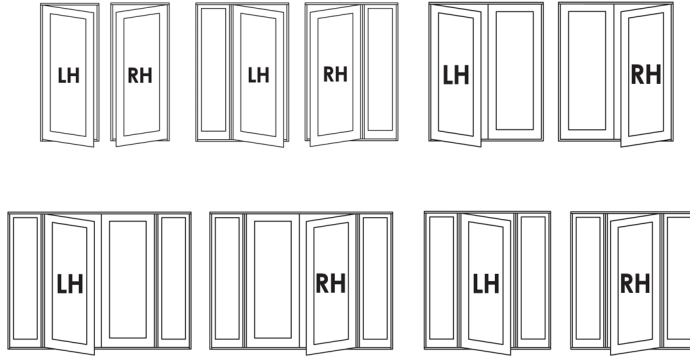

**Model | Hinged** (viewed from exterior):

**Door style:** \_\_\_\_\_

**Net O.D of frame** \_\_\_\_\_

**Door size:** \_\_\_\_\_

**Door thickness:** \_\_\_\_\_

**Sidelite size:** \_\_\_\_\_

**Sidelite thickness:** \_\_\_\_\_