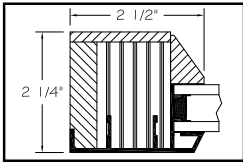

One Lite

Draw design here

**Energy Performance LoE 366 with Argon:** Slimline .29/.20 | Euro .30/.19 | Traditional .30/.17

**Lite Configuration:** SDL: 1 1/8" 7/8" 5/8"

TDL: 1 1/2"

**SDL Shapes:** Ovolo Bevel Square

**Sticking/Stops:** Ovolo Bevel Square

**Spacer Color:** Black Mill

**Weather Strip Color:** Bronze White

**Retractable Screen** (min. 8 1/2" jamb)(max size 32' x 10'6") (Up-charge applies) **Pocket:** **Extrusion color:** Black White

**Stiles & Rails:**

**NEW Slimline:** 2 1/2" Top rail/bottom rail/stiles & 3-7/16" lock rail

**Slimline**

**Euro:** 3-7/16" Top rail/stiles/bottom rail

**Euro**

**Traditional:** 4 3/4" Top Rails

**Traditional**