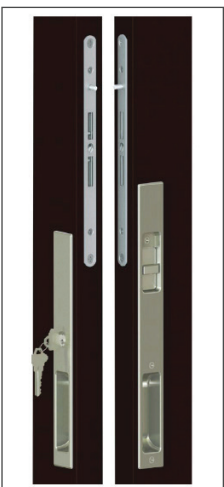

ONE PIECE TRUTH FLUSH MOUNT | Pocketing Sliders M151/216N

- Satin PVD
- Bronze PVD
- Matte Black

PVD is an environmentally friendly coating process with no hazardous by products resulting in brilliant finishes with excellent wear and corrosion resistance