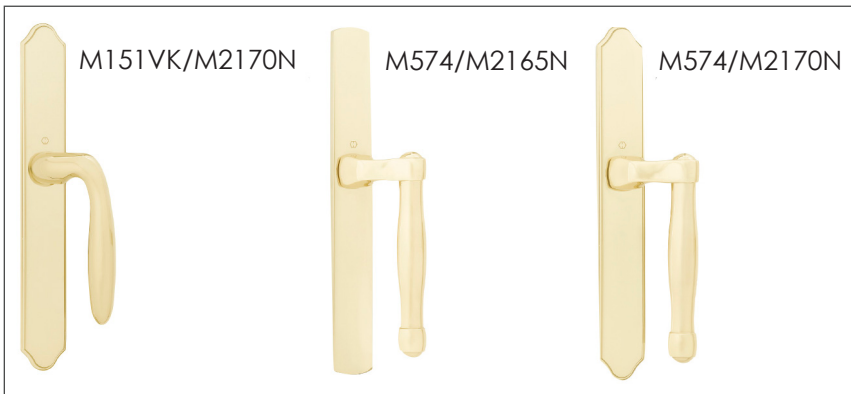

HANDLE SET OPTIONS

Multi-Slide Doors

AG Millworks
SINCE 1986

Colors may vary due to printer or monitor settings.

VERONA | Non-Pocketing Sliders

M151/216N

- White
 - Polished Brass
 - Satin Nickel
 - Polished Chrome
 - Matte Black
 - Rustic Umber
 - Oil Rubbed Bronze*
- *Upcharge applies

DALLAS | Non-Pocketing Sliders

11591

- Satin Nickel
- Rustic Umber
- Matte Black

SPECIAL ORDER HANDLES | Non-Pocketing Sliders

*May affect lead time. Up-charge applies.

- White
 - Polished Brass
 - Satin Nickel
 - Polished Chrome
 - Matte Black
 - Rustic Umber
 - Oil Rubbed Bronze*
- *Upcharge applies

ONE PIECE TRUTH FLUSH MOUNT | Pocketing Sliders

M151/216N

- Satin PVD
- Bronze PVD
- Matte Black

PVD is an environmentally friendly coating process with no hazardous by products resulting in brilliant finishes with excellent wear and corrosion resistance