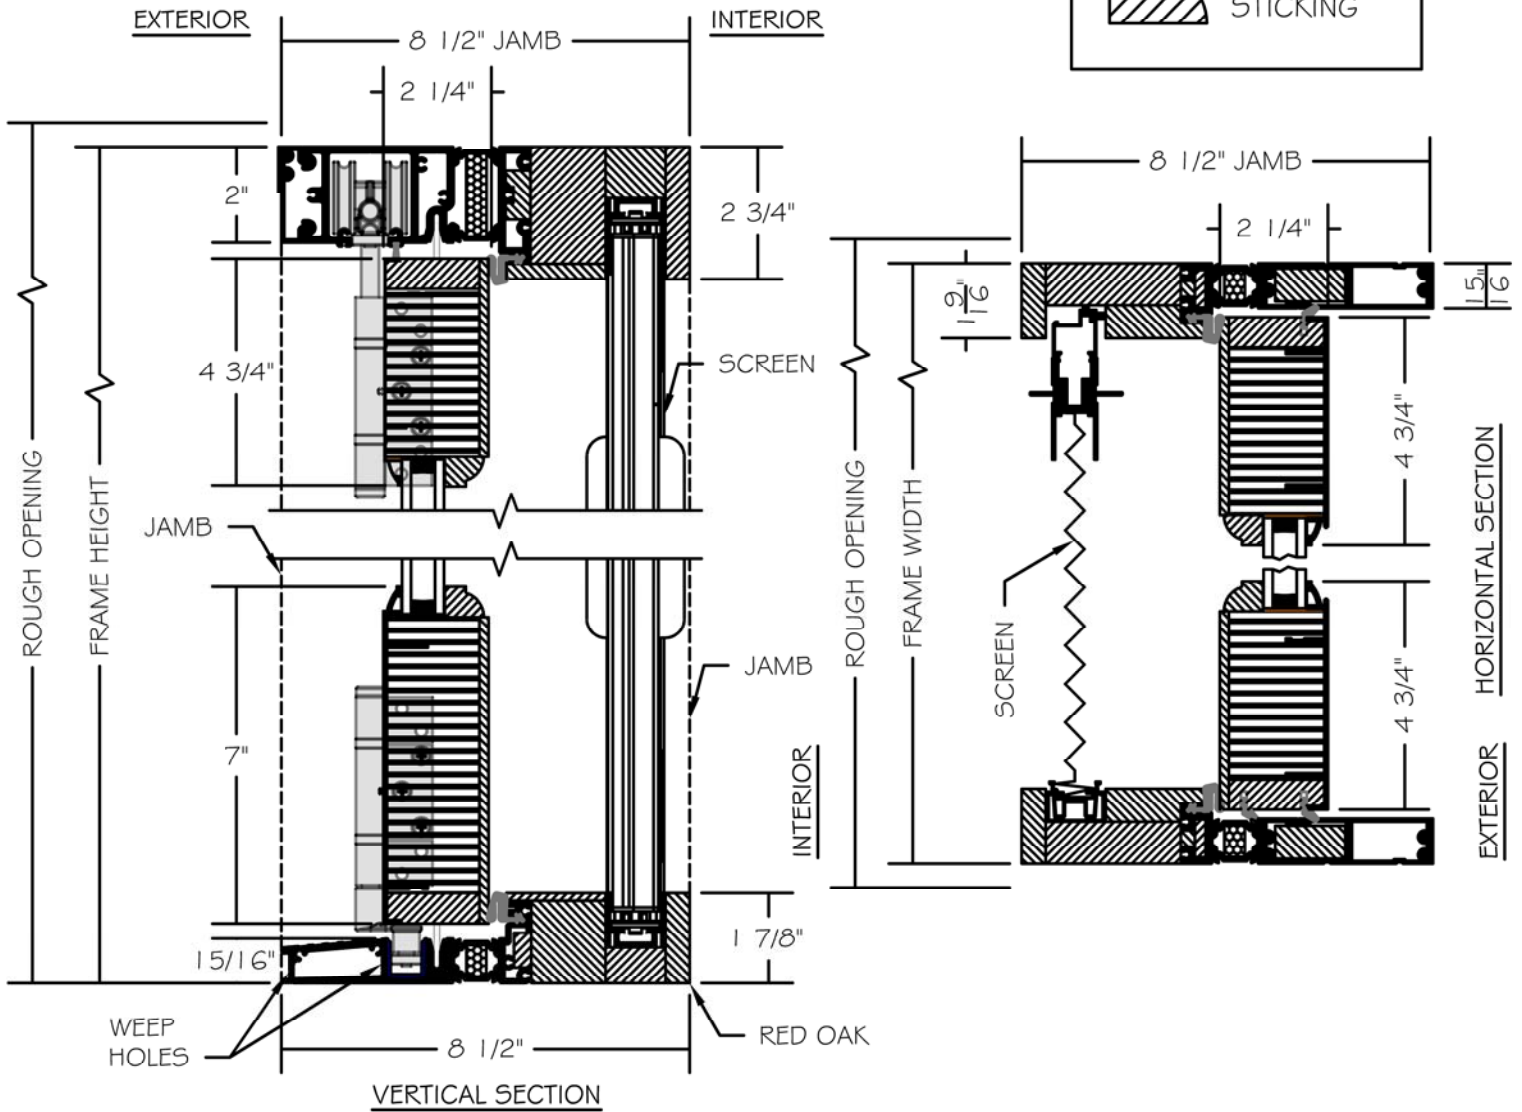

(SPECIFICATIONS MAY CHANGE WITHOUT NOTICE TO IMPROVE FUNCTION OR DESIGN)

ENERGY SOLUTIONS  
TRADITIONAL CLAD/WOOD BIFOLD  
& RETRACTABLE SCREEN  
w/ALUMINUM SILL

SCALE: 3" = 1'-0"

INTERIOR WOOD STICKING OPTIONS

-  SQUARE STICKING
-  BEVEL STICKING
-  OVOLO STICKING

TO PRINT TO SCALE, SELECT "ACTUAL SIZE" OR DESELECT "FIT TO PAGE" IN PRINT DIALOGUE BOX

PROPRIETARY AND CONFIDENTIAL  
THIS DRAWING AND ITS CONTENTS ARE THE PROPERTY OF AG MILLWORKS. REPRODUCTION OF ANY PART OF THE DRAWING IN ANY FORM WHATSOEVER WITHOUT THE PRIOR WRITTEN PERMISSION OF AG MILLWORKS IS STRICTLY FORBIDDEN. © 2013 AG MILLWORKS