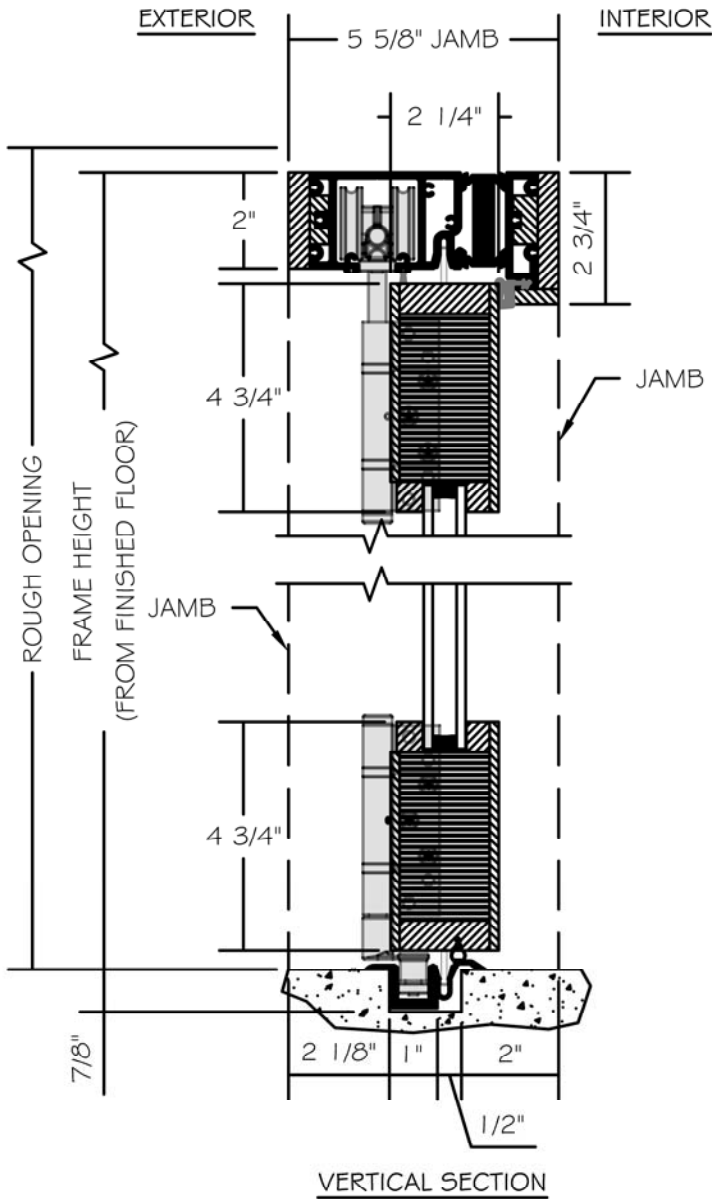

(SPECIFICATIONS MAY CHANGE WITHOUT NOTICE TO IMPROVE FUNCTION OR DESIGN)

ENERGY SOLUTIONS
 TRADITIONAL EQUAL
 ALL WOOD BIFOLD w/ULTRA GUIDE
 SCALE: 3" = 1'-0"

NO WARRANTY IF OVERHANG REQUIREMENT NOT MET. (SEE ALL WOOD PRODUCTS WARRANTY)

TO PRINT TO SCALE, SELECT "ACTUAL SIZE" OR DESELECT "FIT TO PAGE" IN PRINT DIALOGUE BOX