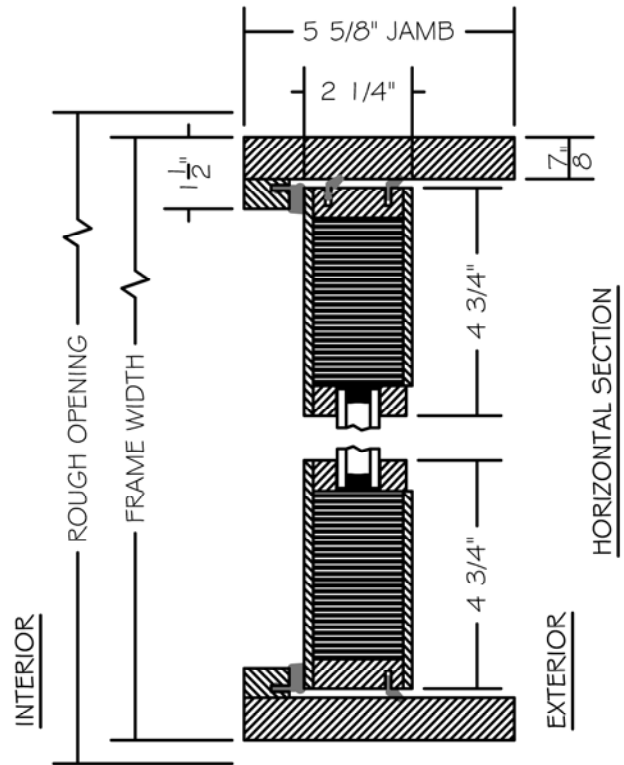

(SPECIFICATIONS MAY CHANGE WITHOUT NOTICE TO IMPROVE FUNCTION OR DESIGN)

ENERGY SOLUTIONS
 TRADITIONAL EQUAL
 ALL WOOD BIFOLD w/ULTRA GUIDE
 SCALE: 3" = 1'-0"

NO WARRANTY IF OVERHANG REQUIREMENT NOT MET. (SEE ALL WOOD PRODUCTS WARRANTY)

TO PRINT TO SCALE, SELECT "ACTUAL SIZE" OR DESELECT "FIT TO PAGE" IN PRINT DIALOGUE BOX