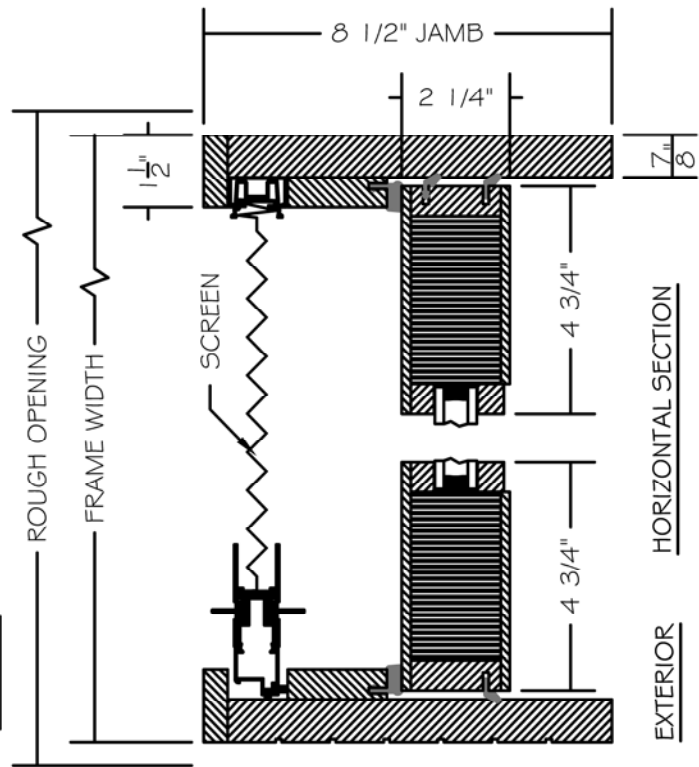

(SPECIFICATIONS MAY CHANGE WITHOUT NOTICE TO IMPROVE FUNCTION OR DESIGN)

ENERGY SOLUTIONS
 TRADITIONAL EQUAL
 ALL WOOD BIFOLD
 & RETRACTABLE SCREEN w/ULTRA GUIDE

SCALE: 3" = 1'-0"

VERTICAL SECTION

NO WARRANTY IF OVERHANG REQUIREMENT NOT MET. (SEE ALL WOOD PRODUCTS WARRANTY)

NO WARRANTY FOR WATER, WIND OR DUST INFILTRATION ON BIFOLDS WITH ULTRA GUIDE CHANNELS.

TO PRINT TO SCALE, SELECT "ACTUAL SIZE" OR DESELECT "FIT TO PAGE" IN PRINT DIALOGUE BOX

PROPRIETARY AND CONFIDENTIAL
 THIS DRAWING AND ITS CONTENTS ARE THE PROPERTY OF AG MILLWORKS. REPRODUCTION OF ANY PART OF THE DRAWING IN ANY FORM WHATSOEVER WITHOUT THE PRIOR WRITTEN PERMISSION OF AG MILLWORKS IS STRICTLY FORBIDDEN. © 2013 AG MILLWORKS