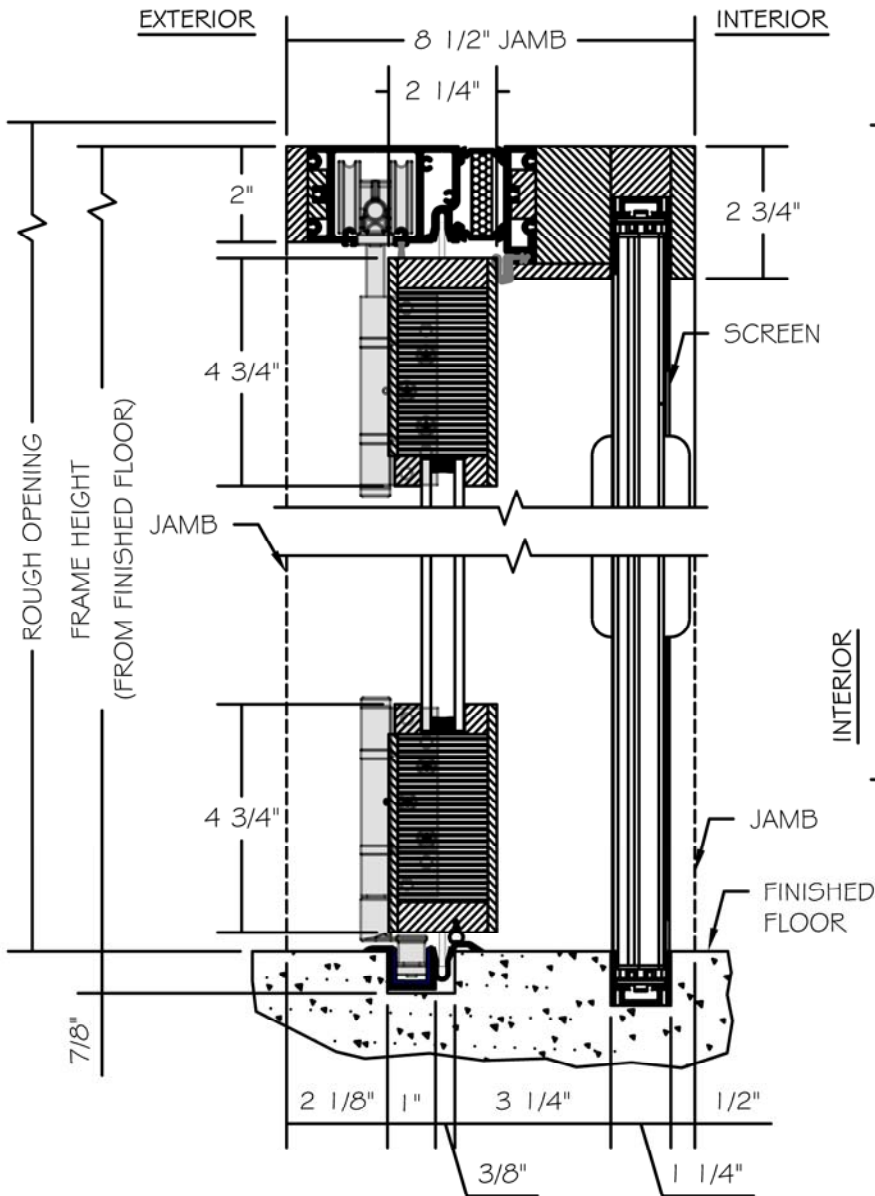

(SPECIFICATIONS MAY CHANGE WITHOUT NOTICE TO IMPROVE FUNCTION OR DESIGN)

ENERGY SOLUTIONS
 TRADITIONAL EQUAL
 ALL WOOD BIFOLD
 & RETRACTABLE SCREEN w/ULTRA GUIDE

SCALE: 3" = 1'-0"

VERTICAL SECTION

NO WARRANTY IF OVERHANG REQUIREMENT NOT MET. (SEE ALL WOOD PRODUCTS WARRANTY)

NO WARRANTY FOR WATER, WIND OR DUST INFILTRATION ON BIFOLDS WITH ULTRA GUIDE CHANNELS.

TO PRINT TO SCALE, SELECT "ACTUAL SIZE" OR DESELECT "FIT TO PAGE" IN PRINT DIALOGUE BOX

PROPRIETARY AND CONFIDENTIAL
 THIS DRAWING AND ITS CONTENTS ARE THE PROPERTY OF AG MILLWORKS. REPRODUCTION OF ANY PART OF THE DRAWING IN ANY FORM WHATSOEVER WITHOUT THE PRIOR WRITTEN PERMISSION OF AG MILLWORKS IS STRICTLY FORBIDDEN. © 2013 AG MILLWORKS