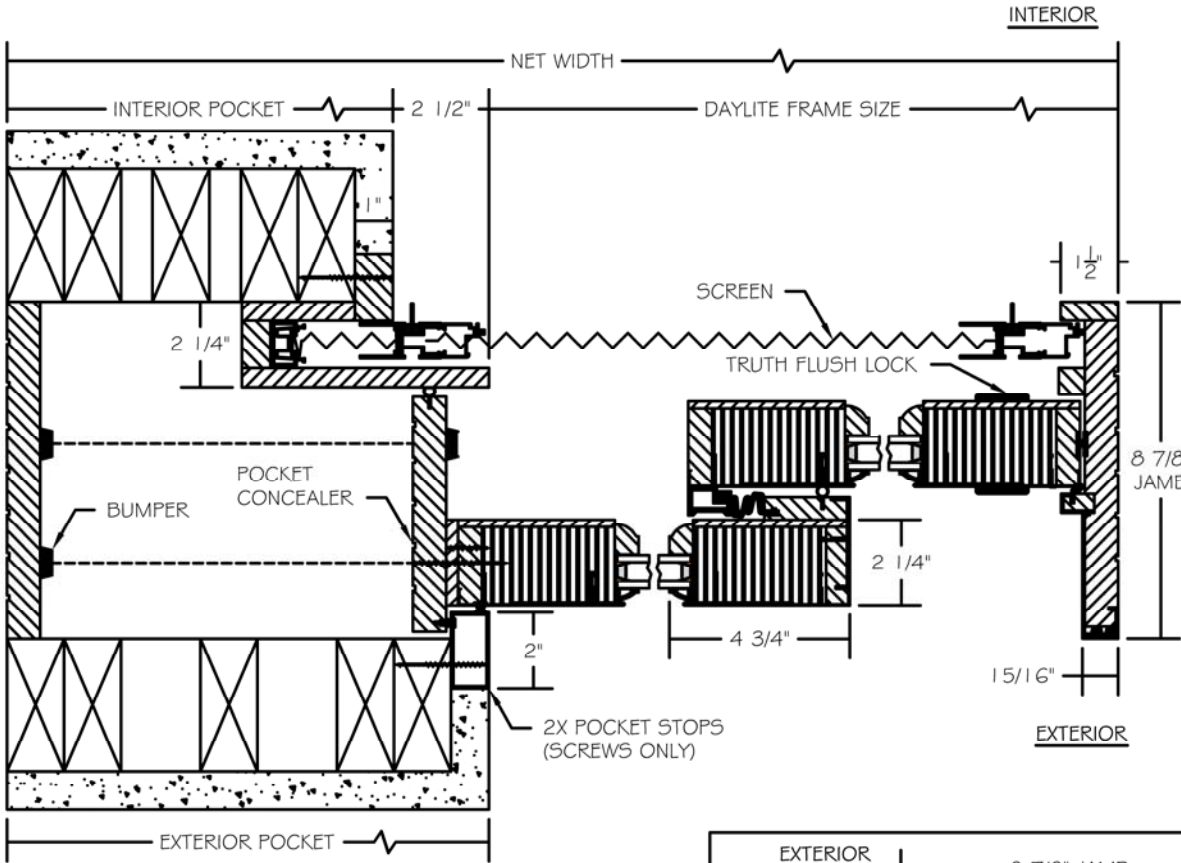

(SPECIFICATIONS MAY CHANGE WITHOUT NOTICE TO IMPROVE FUNCTION OR DESIGN)

INTERIOR WOOD STICKING OPTIONS

-  SQUARE STICKING
-  BEVEL STICKING
-  OVOLO STICKING

ENERGY SOLUTIONS  
TRAD. CLAD/WOOD  
(PXX) SLIDER w/SILLution  
& RETRACTABLE SCREEN