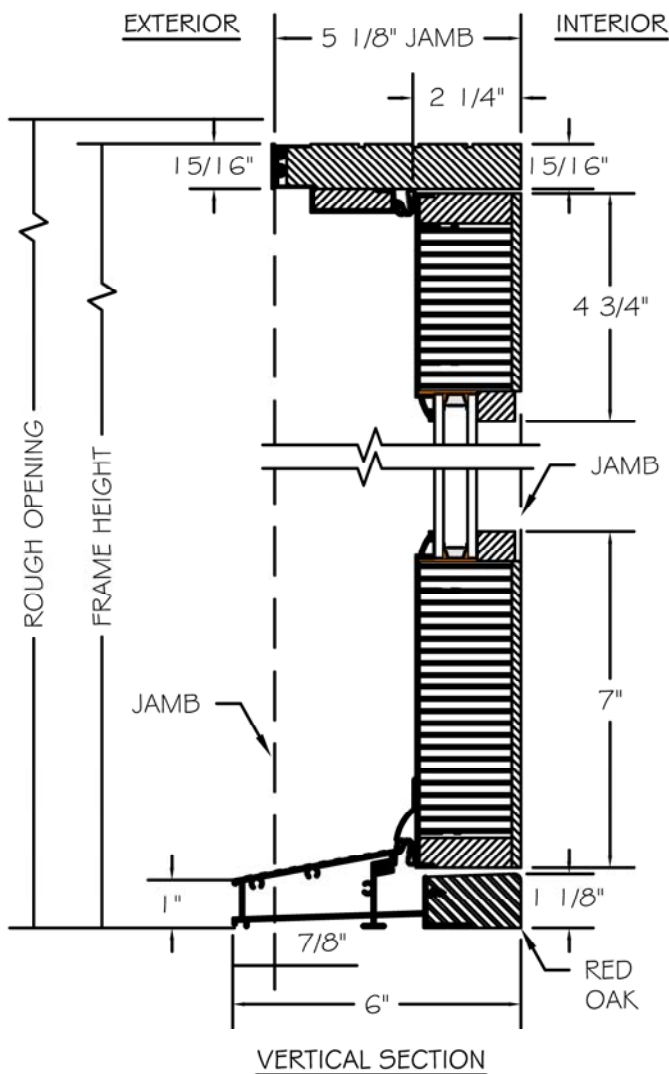

AG Millworks
SINCE 1986

Handcrafted Doors for Luxury Outdoor Living

ENERGY PERFORMANCE TRADITIONAL CLAD IN-SWING FRENCH PAIR DOORS w/ALUMINUM SILL

SCALE: 3" = 1'-0"

INTERIOR WOOD STICKING OPTIONS

SQUARE STICKING

BEVEL STICKING

OVOLO STICKING

TO PRINT TO SCALE, SELECT "ACTUAL SIZE" OR DESELECT "FIT TO PAGE" IN PRINT DIALOGUE BOX

PROPRIETARY AND CONFIDENTIAL
THIS DRAWING AND ITS CONTENTS ARE THE PROPERTY OF AG MILLWORKS. REPRODUCTION OF ANY PART OF THE DRAWING IN ANY FORM WHATSOEVER WITHOUT THE PRIOR WRITTEN PERMISSION OF AG MILLWORKS IS STRICTLY FORBIDDEN. © 2021 AG MILLWORKS