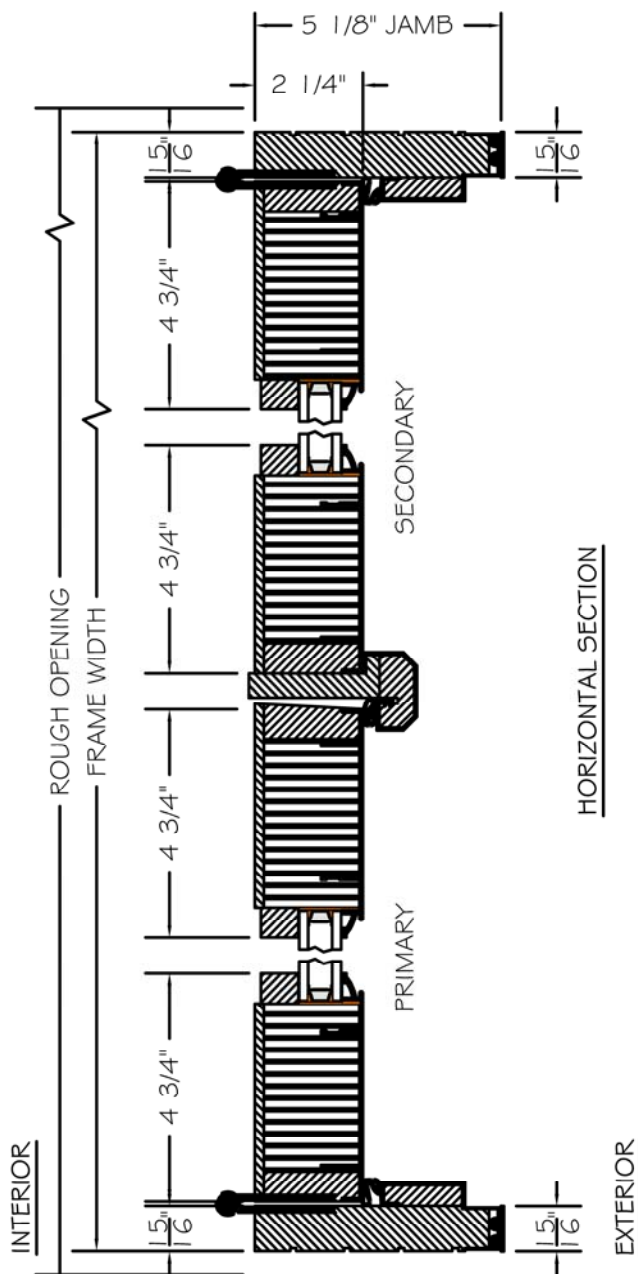

AG Millworks
SINCE 1986

Handcrafted Doors for Luxury Outdoor Living

ENERGY PERFORMANCE TRADITIONAL CLAD IN-SWING FRENCH PAIR DOORS w/ALUMINUM SILL

SCALE: 3" = 1'-0"

INTERIOR WOOD STICKING OPTIONS

SQUARE STICKING

BEVEL STICKING

OVOLO STICKING

TO PRINT TO SCALE, SELECT "ACTUAL SIZE" OR DESELECT "FIT TO PAGE" IN PRINT DIALOGUE BOX

PROPRIETARY AND CONFIDENTIAL
THIS DRAWING AND ITS CONTENTS ARE THE PROPERTY OF AG MILLWORKS. REPRODUCTION OF ANY PART OF THE DRAWING IN ANY FORM WHATSOEVER WITHOUT THE PRIOR WRITTEN PERMISSION OF AG MILLWORKS IS STRICTLY FORBIDDEN. © 2021 AG MILLWORKS