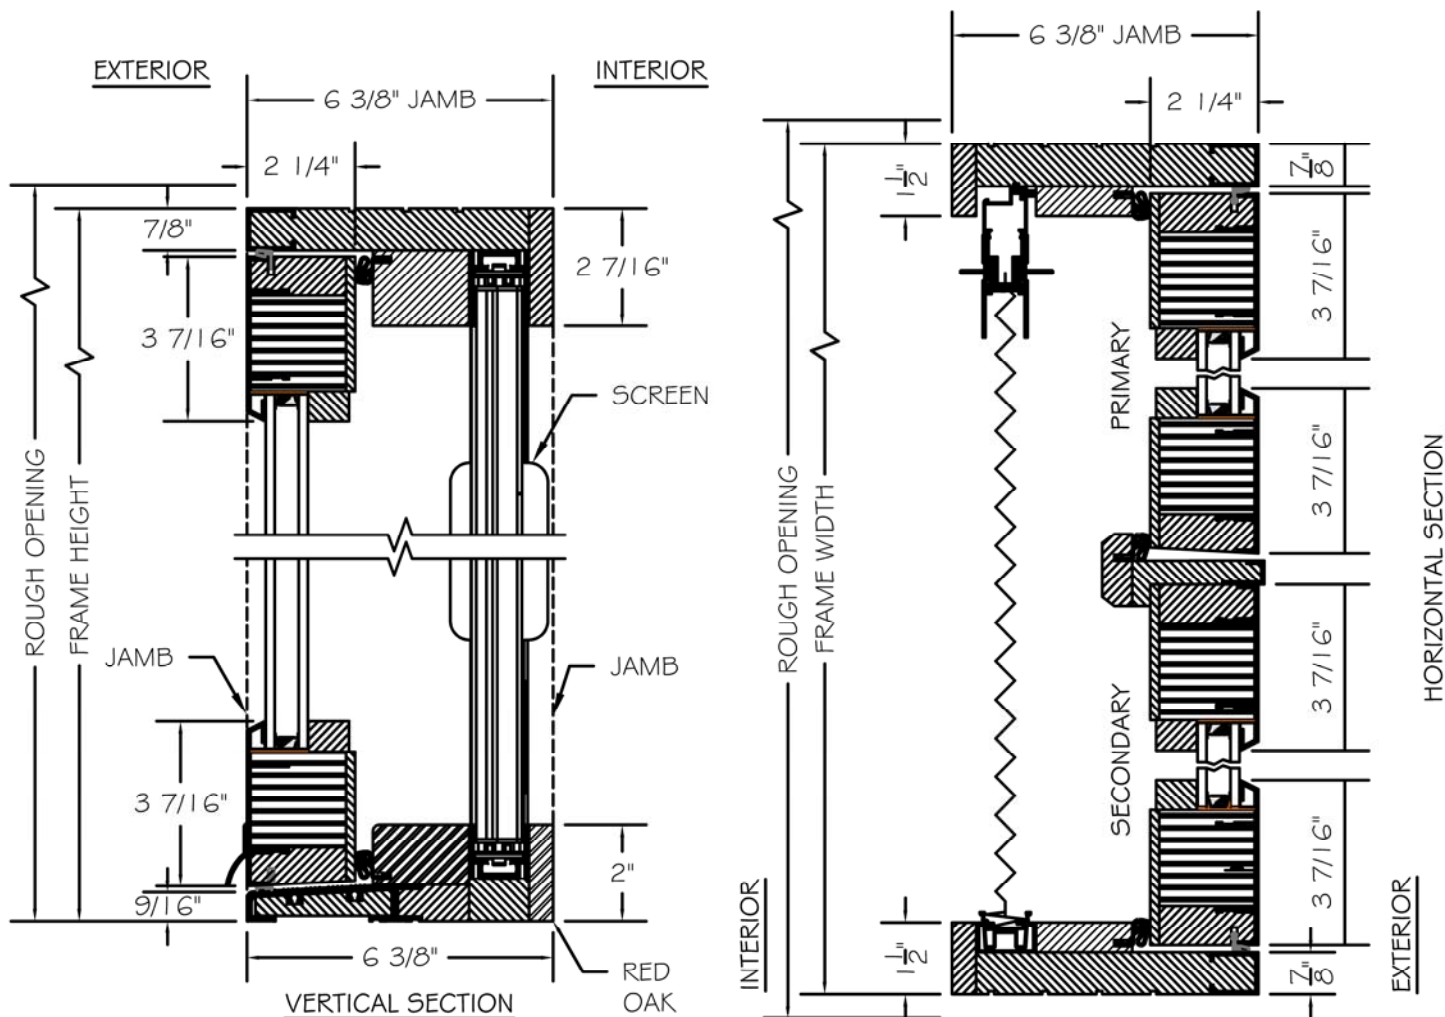

INTERIOR WOOD STICKING OPTIONS

ENERGY PERFORMANCE
EUROPEAN CLAD
OUT-SWING FRENCH PAIR DOORS
w/ALUMINUM SILL
& RETRACTABLE SCREEN

SCALE: 3" = 1'-0"

TO PRINT TO SCALE, SELECT "ACTUAL SIZE" OR Deselect "FIT TO PAGE" IN PRINT DIALOGUE BOX