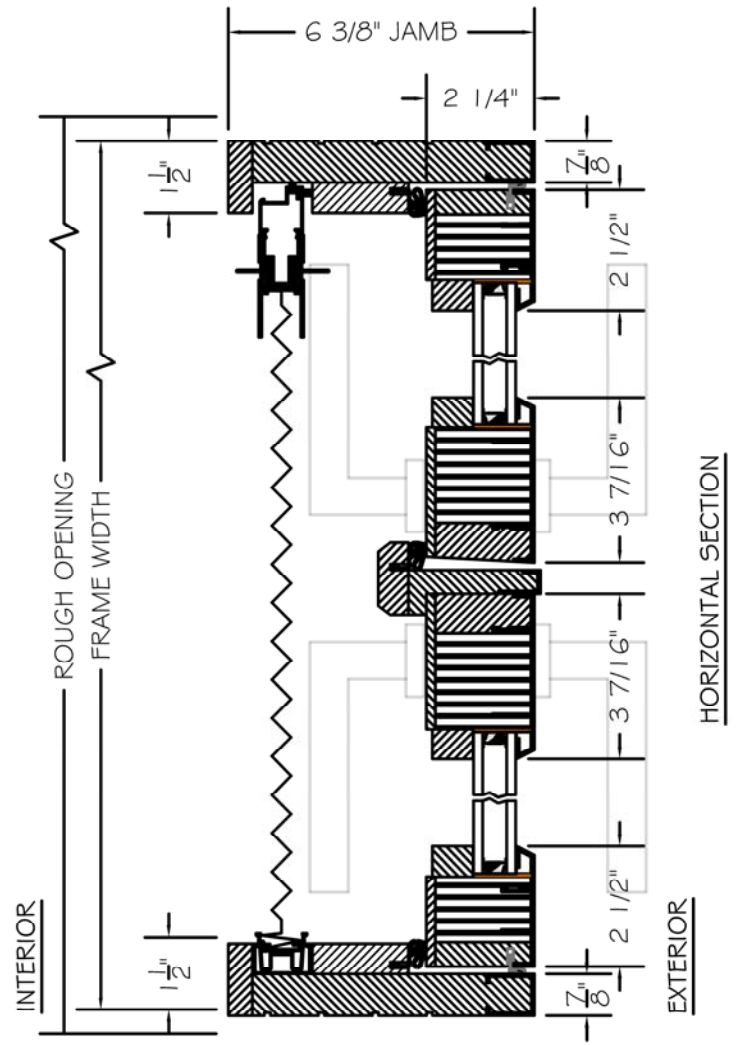

(SPECIFICATIONS MAY CHANGE WITHOUT NOTICE TO IMPROVE FUNCTION OR DESIGN)

ENERGY PERFORMANCE

SLIMLINE

OUT-SWING FRENCH PAIR DOORS w/RETRACTABLE SCREEN

SCALE: 3" = 1'-0"

INTERIOR WOOD STICKING OPTIONS

-  SQUARE STICKING
-  BEVEL STICKING
-  OVOLO STICKING

TO PRINT TO SCALE, SELECT "ACTUAL SIZE" OR DESELECT "FIT TO PAGE" IN PRINT DIALOGUE BOX

PROPRIETARY AND CONFIDENTIAL
THIS DRAWING AND ITS CONTENTS ARE THE PROPERTY OF AG MILLWORKS. REPRODUCTION OF ANY PART OF THE DRAWING IN ANY FORM WHATSOEVER WITHOUT THE PRIOR WRITTEN PERMISSION OF AG MILLWORKS IS STRICTLY FORBIDDEN. © 2021 AG MILLWORKS