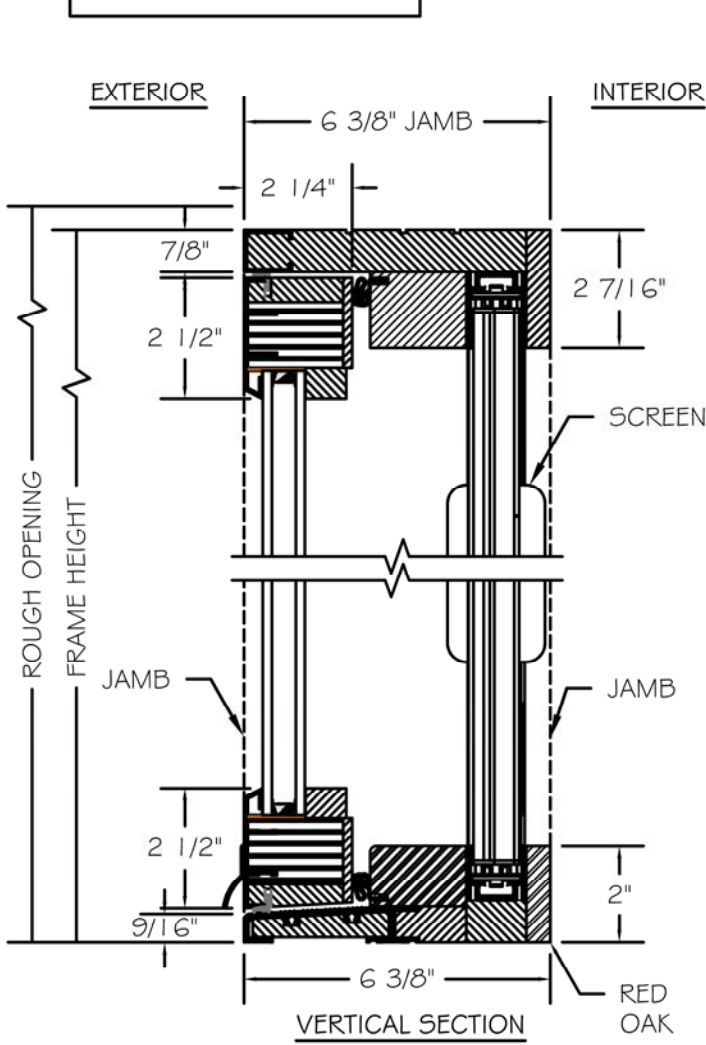

(SPECIFICATIONS MAY CHANGE WITHOUT NOTICE TO IMPROVE FUNCTION OR DESIGN)

ENERGY PERFORMANCE

SLIMLINE

OUT-SWING FRENCH PAIR DOORS w/RETRACTABLE SCREEN

SCALE: 3" = 1'-0"

INTERIOR WOOD STICKING OPTIONS

-  SQUARE STICKING
-  BEVEL STICKING
-  OVOLO STICKING

TO PRINT TO SCALE, SELECT "ACTUAL SIZE" OR DESELECT "FIT TO PAGE" IN PRINT DIALOGUE BOX

PROPRIETARY AND CONFIDENTIAL
THIS DRAWING AND ITS CONTENTS ARE THE PROPERTY OF AG MILLWORKS. REPRODUCTION OF ANY PART OF THE DRAWING IN ANY FORM WHATSOEVER WITHOUT THE PRIOR WRITTEN PERMISSION OF AG MILLWORKS IS STRICTLY FORBIDDEN. © 2021 AG MILLWORKS