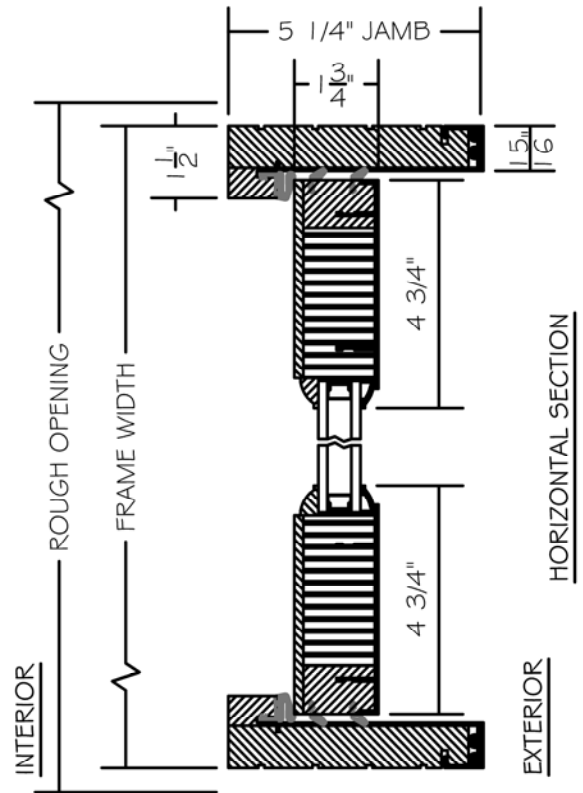

# STANDARD BIFOLD TRADITIONAL EQUAL CLAD/WOOD w/ULTRA GUIDE

SCALE: 3" = 1'-0"

NO WARRANTY FOR WATER, WIND OR DUST INFILTRATION ON BIFOLDS WITH ULTRA GUIDE CHANNELS.

TO PRINT TO SCALE, SELECT "ACTUAL SIZE" OR DESELECT "FIT TO PAGE" IN PRINT DIALOGUE BOX