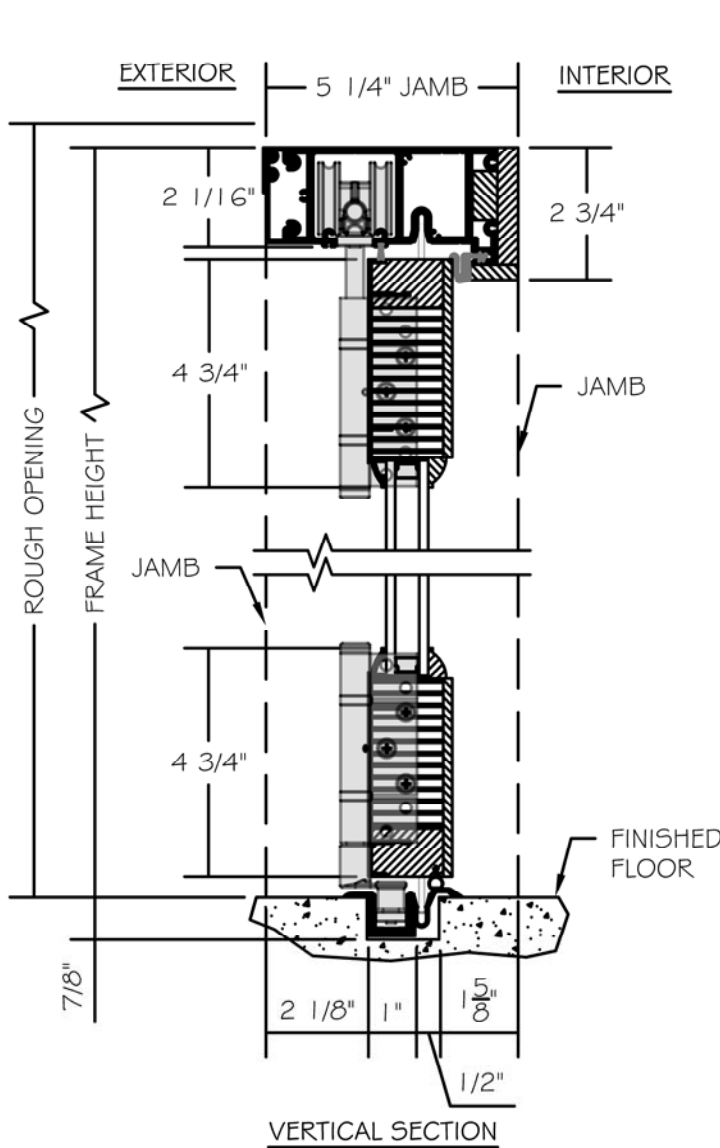

# STANDARD BIFOLD TRADITIONAL EQUAL CLAD/WOOD w/ULTRA GUIDE

SCALE: 3" = 1'-0"

NO WARRANTY FOR WATER, WIND OR DUST INFILTRATION ON BIFOLDS WITH ULTRA GUIDE CHANNELS.

TO PRINT TO SCALE, SELECT "ACTUAL SIZE" OR DESELECT "FIT TO PAGE" IN PRINT DIALOGUE BOX