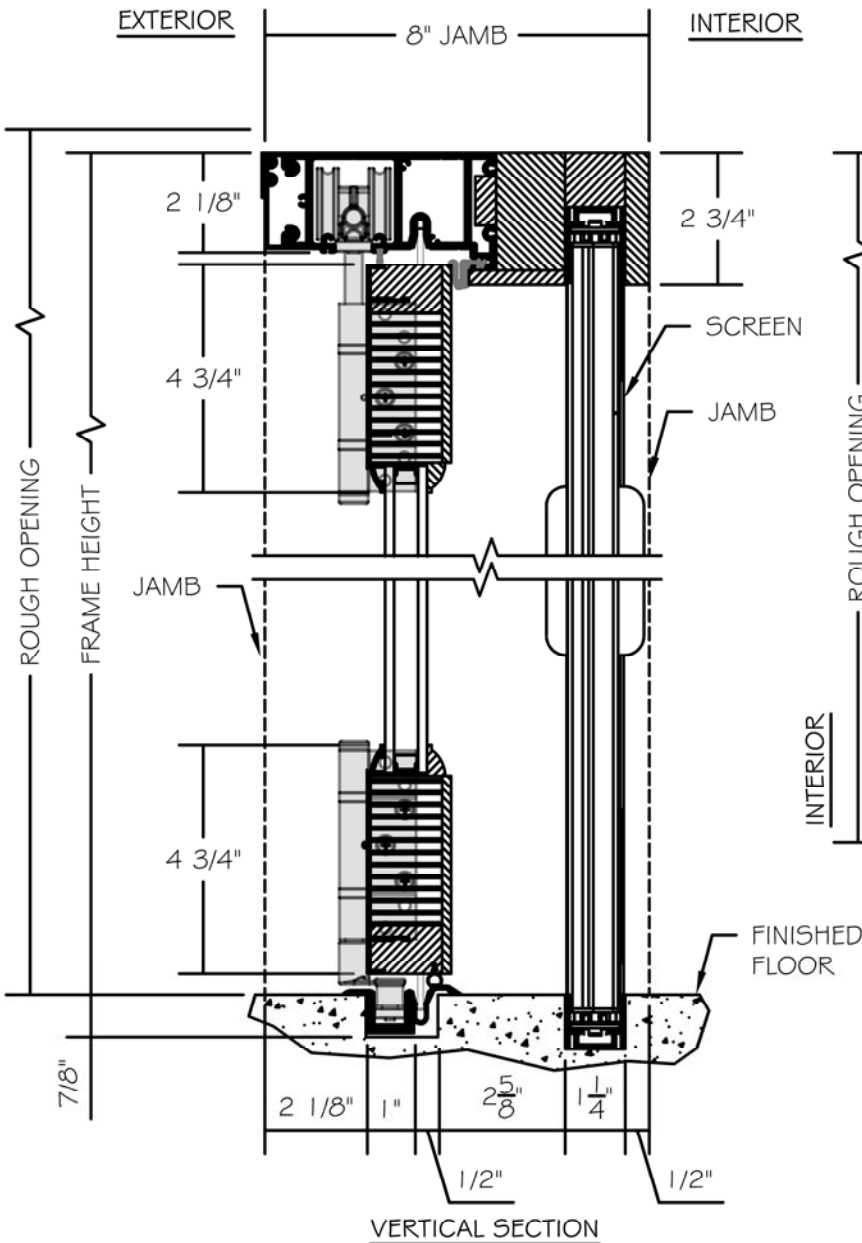

(SPECIFICATIONS MAY CHANGE WITHOUT NOTICE TO IMPROVE FUNCTION OR DESIGN)

STANDARD BIFOLD
TRADITIONAL EQUAL CLAD/WOOD
w/ULTRA GUIDE
& RETRACTABLE SCREEN

SCALE: 3" = 1'-0"

INTERIOR WOOD STICKING OPTIONS

-  SQUARE STICKING
-  BEVEL STICKING
-  OVOLO STICKING

NO WARRANTY FOR WATER, WIND OR DUST INFILTRATION ON BIFOLDS WITH ULTRA GUIDE CHANNELS.

TO PRINT TO SCALE, SELECT "ACTUAL SIZE" OR DESELECT "FIT TO PAGE" IN PRINT DIALOGUE BOX

PROPRIETARY AND CONFIDENTIAL
THIS DRAWING AND ITS CONTENTS ARE THE PROPERTY OF AG MILLWORKS. REPRODUCTION OF ANY PART OF THE DRAWING IN ANY FORM WHATSOEVER WITHOUT THE PRIOR WRITTEN PERMISSION OF AG MILLWORKS IS STRICTLY FORBIDDEN. © 2013 AG MILLWORKS