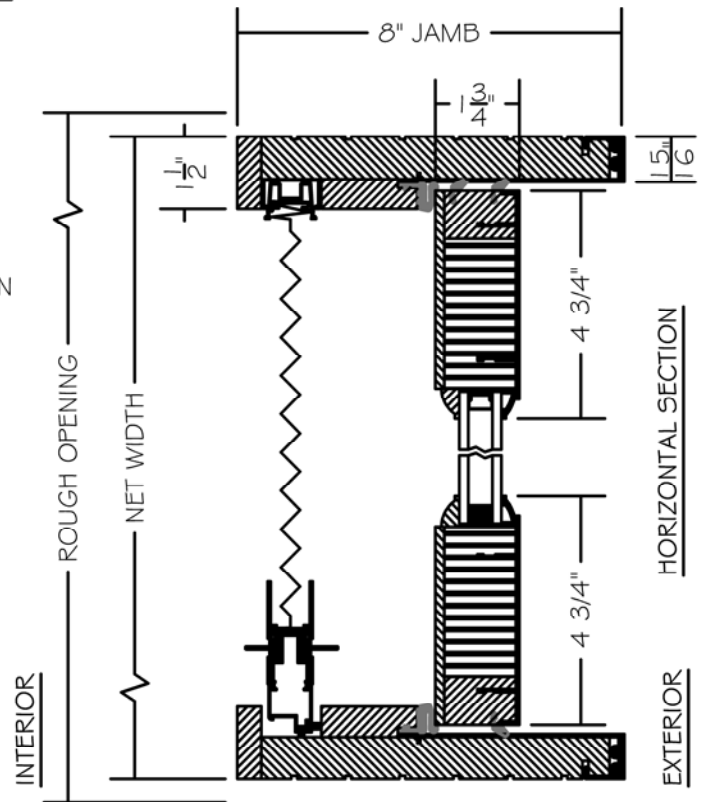

(SPECIFICATIONS MAY CHANGE WITHOUT NOTICE TO IMPROVE FUNCTION OR DESIGN)

STANDARD BIFOLD
TRADITIONAL EQUAL CLAD/WOOD
w/ULTRA GUIDE
& RETRACTABLE SCREEN

SCALE: 3" = 1'-0"

INTERIOR WOOD STICKING OPTIONS

-  SQUARE STICKING
-  BEVEL STICKING
-  OVOLO STICKING

NO WARRANTY FOR WATER, WIND OR DUST INFILTRATION ON BIFOLDS WITH ULTRA GUIDE CHANNELS.

TO PRINT TO SCALE, SELECT "ACTUAL SIZE" OR DESELECT "FIT TO PAGE" IN PRINT DIALOGUE BOX

PROPRIETARY AND CONFIDENTIAL
THIS DRAWING AND ITS CONTENTS ARE THE PROPERTY OF AG MILLWORKS. REPRODUCTION OF ANY PART OF THE DRAWING IN ANY FORM WHATSOEVER WITHOUT THE PRIOR WRITTEN PERMISSION OF AG MILLWORKS IS STRICTLY FORBIDDEN. © 2013 AG MILLWORKS