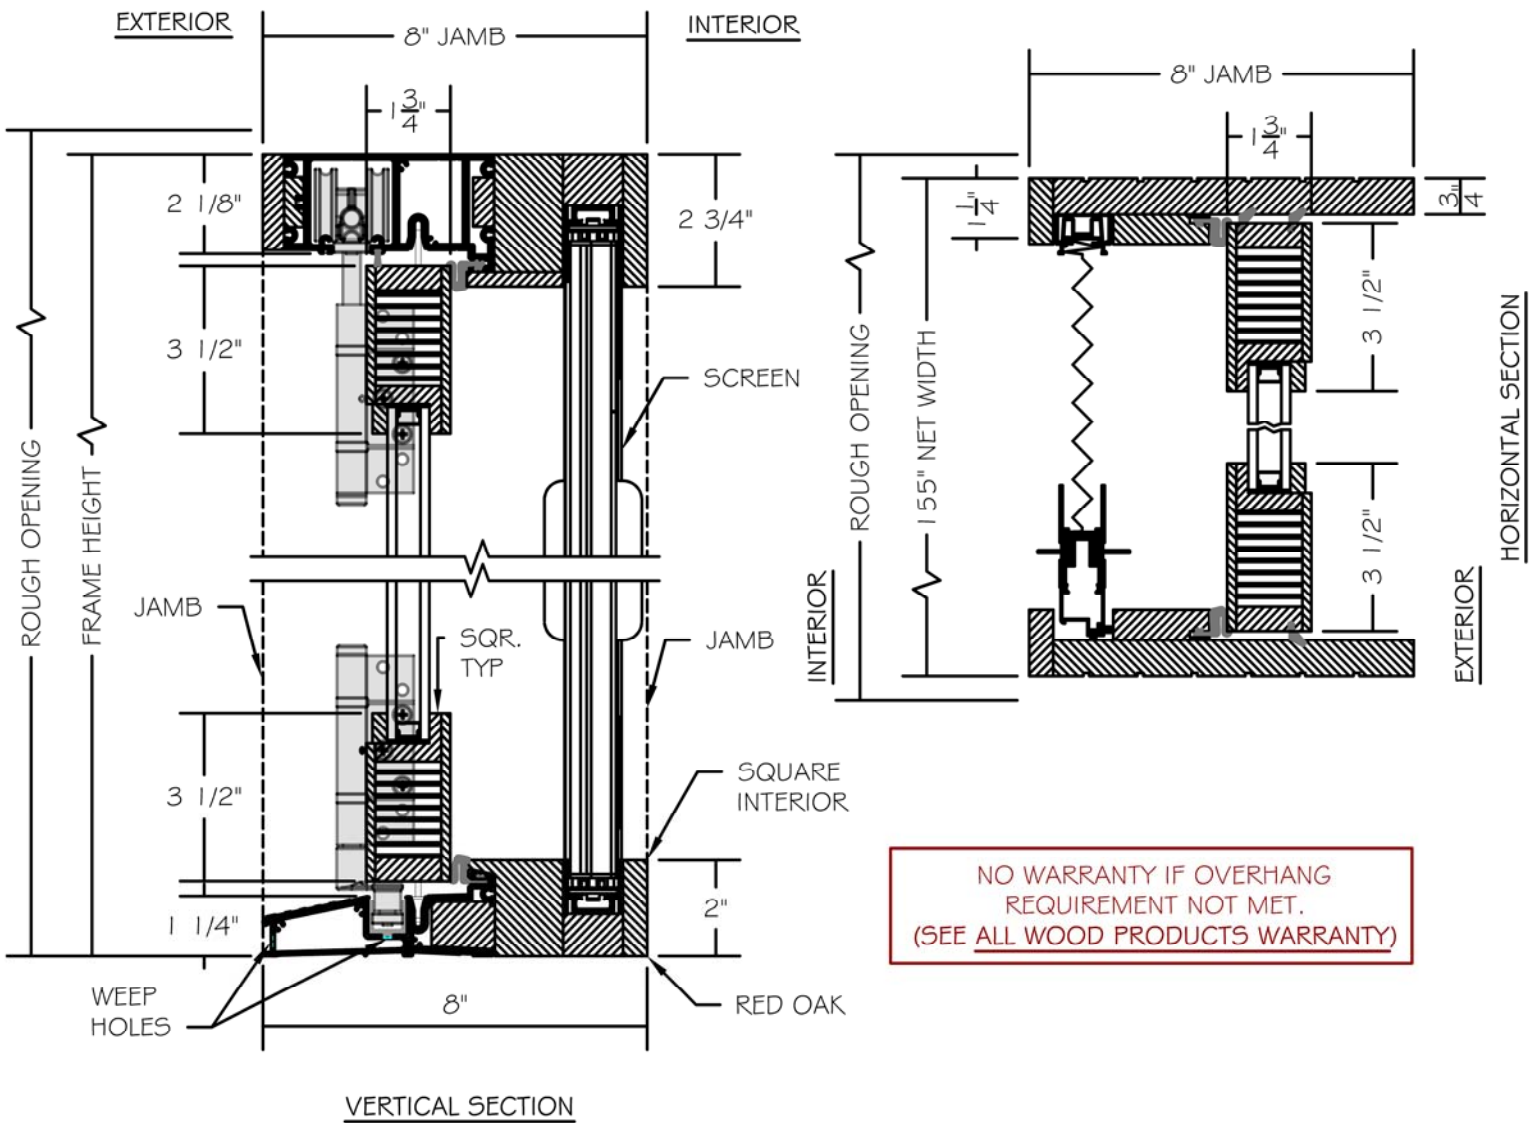

(SPECIFICATIONS MAY CHANGE WITHOUT NOTICE TO IMPROVE FUNCTION OR DESIGN)

STANDARD BIFOLD
ALL WOOD EUROPEAN
W/ALUMINUM SILL
& RETRACTABLE SCREEN

SCALE: 3" = 1'-0"

NO WARRANTY IF OVERHANG
REQUIREMENT NOT MET.
(SEE ALL WOOD PRODUCTS WARRANTY)