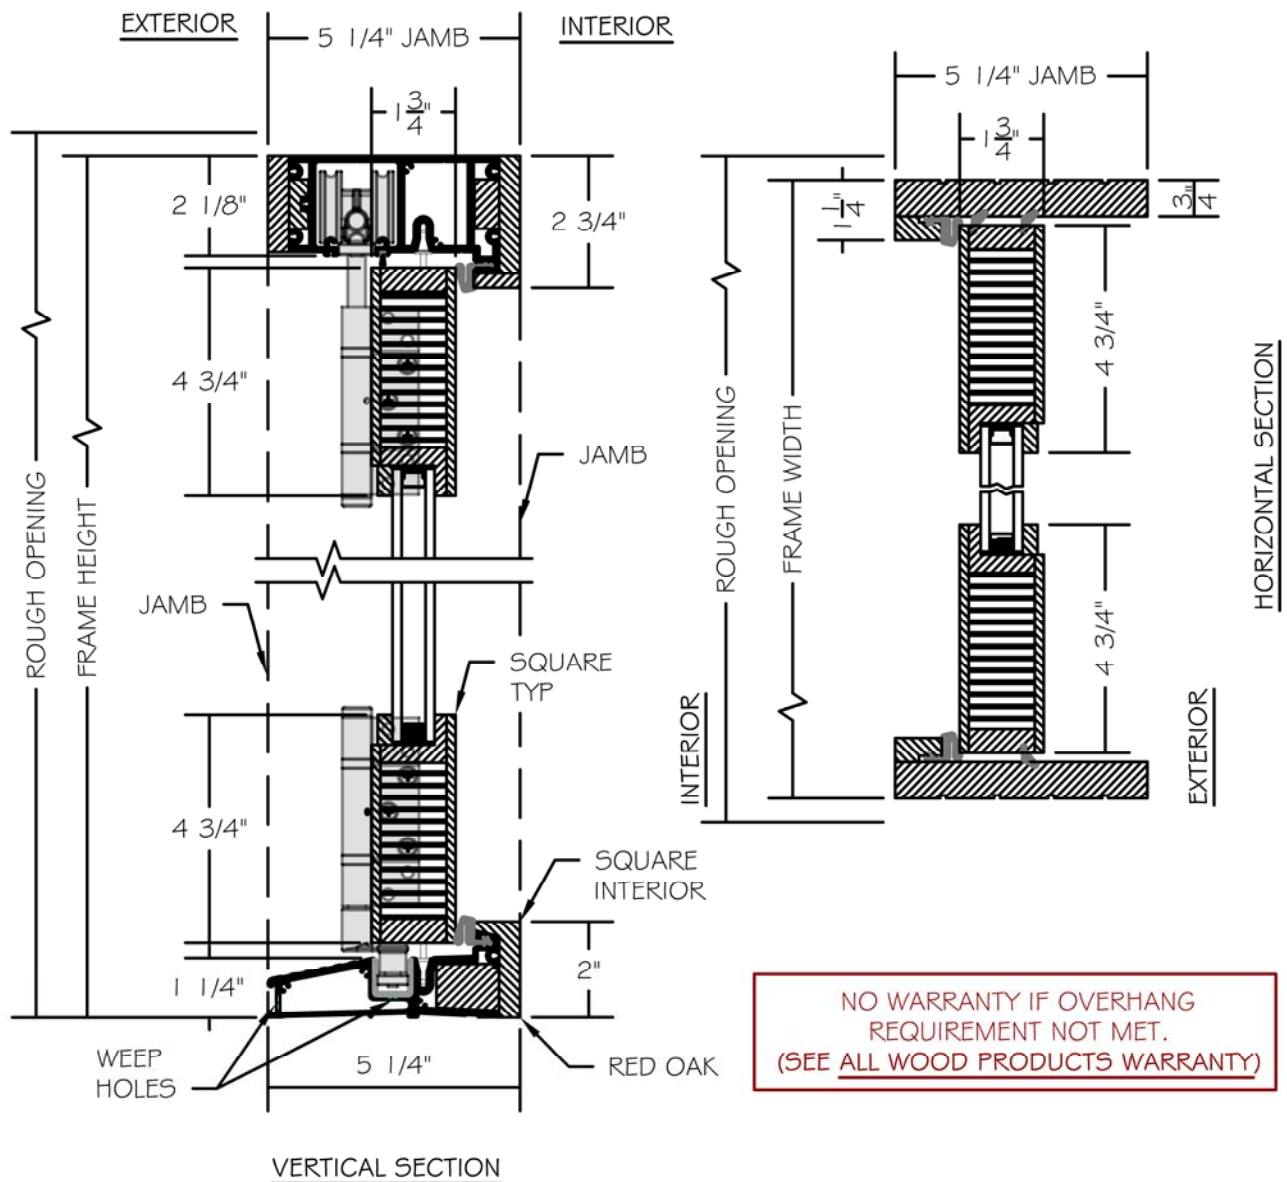

STANDARD BIFOLD ALL WOOD TRADITIONAL EQUAL w/ALUMINUM SILL

SCALE: 3" = 1'-0"

NO WARRANTY IF OVERHANG
REQUIREMENT NOT MET.
(SEE ALL WOOD PRODUCTS WARRANTY)

TO PRINT TO SCALE, SELECT
"ACTUAL SIZE" OR DESELECT "FIT
TO PAGE" IN PRINT DIALOGUE BOX