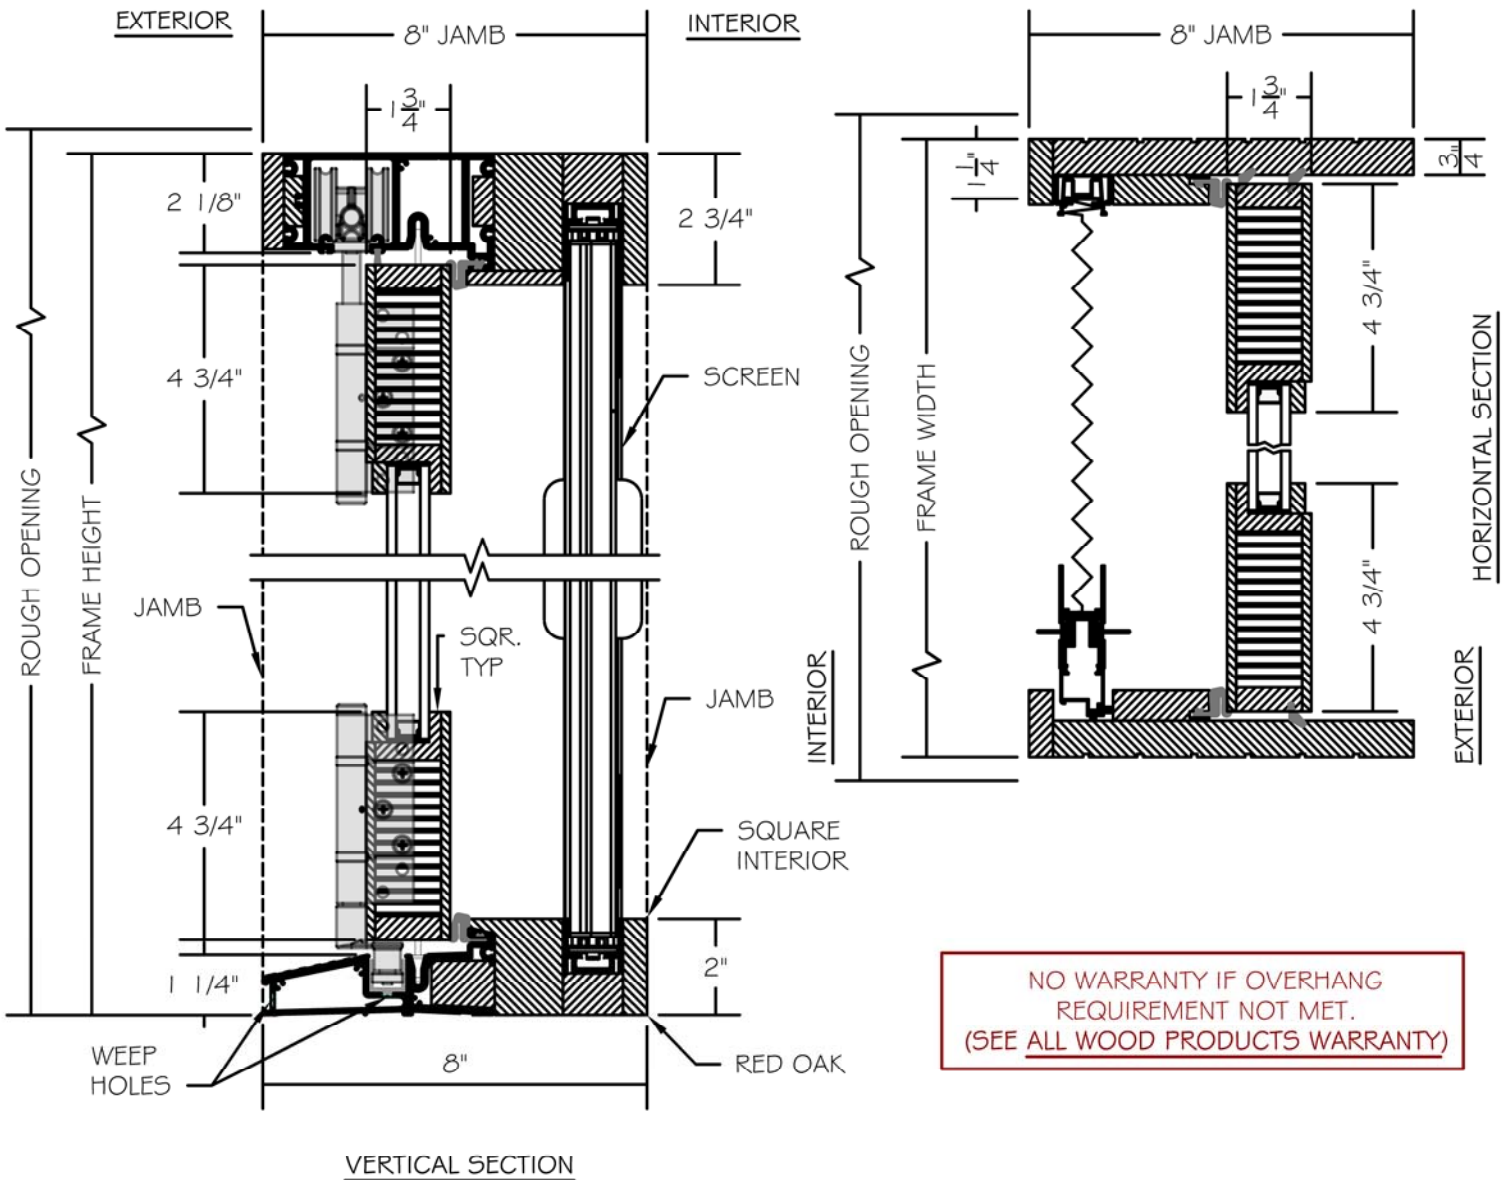

# STANDARD BIFOLD ALL WOOD TRADITIONAL EQUAL & RETRACTABLE SCREEN w/ALUMINUM SILL

SCALE: 3" = 1'-0"

NO WARRANTY IF OVERHANG  
REQUIREMENT NOT MET.  
(SEE ALL WOOD PRODUCTS WARRANTY)

TO PRINT TO SCALE, SELECT  
"ACTUAL SIZE" OR DESELECT "FIT  
TO PAGE" IN PRINT DIALOGUE BOX