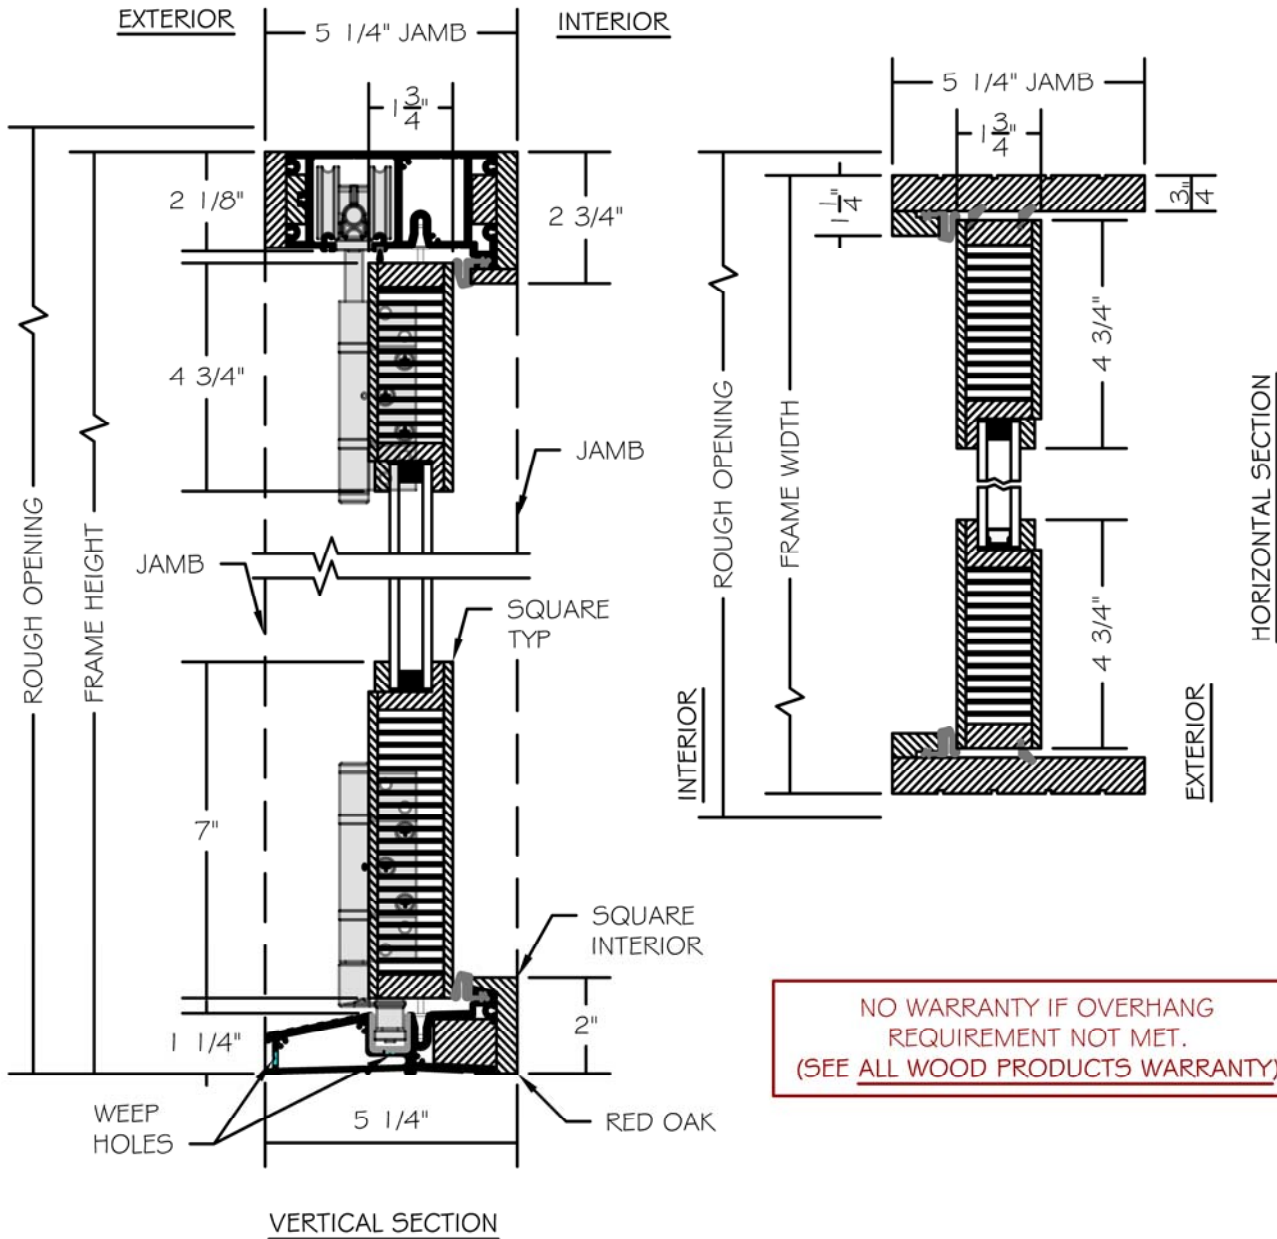

(SPECIFICATIONS MAY CHANGE WITHOUT NOTICE TO IMPROVE FUNCTION OR DESIGN)

STANDARD BIFOLD ALL WOOD TRADITIONAL w/ALUMINUM SILL

SCALE: 3" = 1'-0"

NO WARRANTY IF OVERHANG
REQUIREMENT NOT MET.
(SEE ALL WOOD PRODUCTS WARRANTY)

TO PRINT TO SCALE, SELECT
"ACTUAL SIZE" OR DESELECT "FIT
TO PAGE" IN PRINT DIALOGUE BOX

PROPRIETARY AND CONFIDENTIAL
THIS DRAWING AND ITS CONTENTS ARE THE
PROPERTY OF AG MILLWORKS. REPRODUCTION
OF ANY PART OF THE DRAWING IN ANY FORM
WHATSOEVER WITHOUT THE PRIOR WRITTEN
PERMISSION OF AG MILLWORKS IS STRICTLY
FORBIDDEN. © 2013 AG MILLWORKS