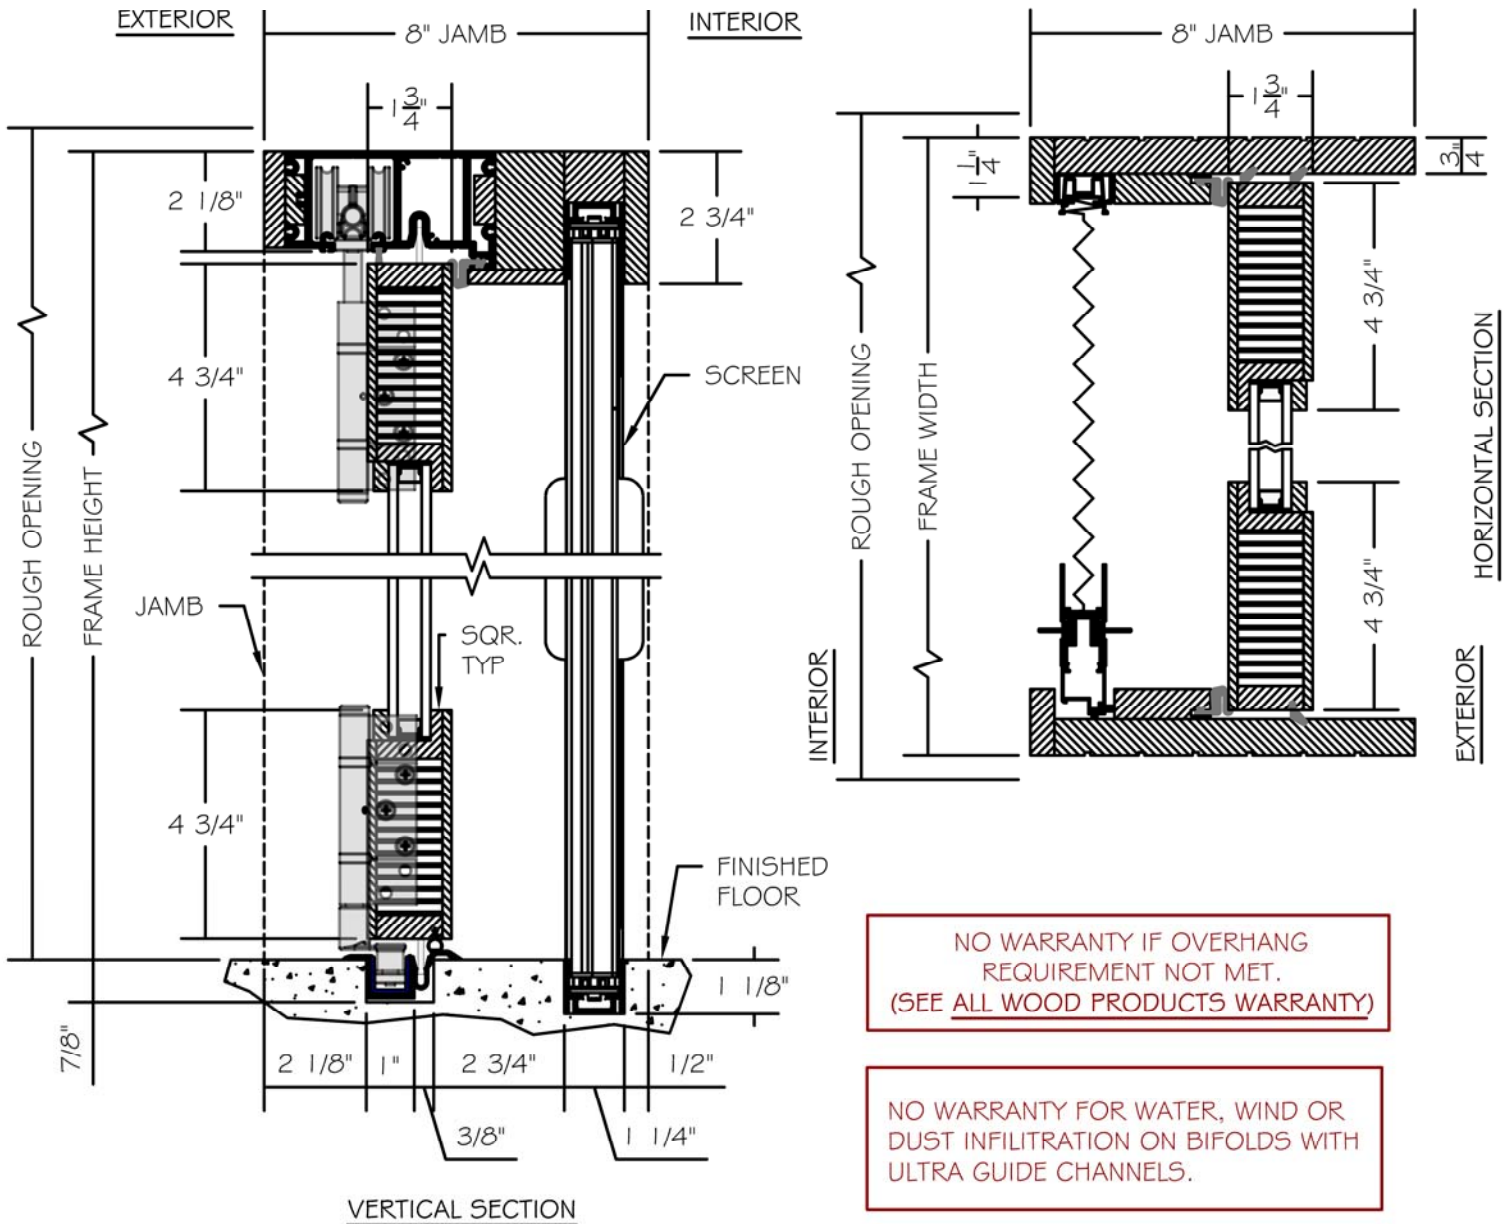

(SPECIFICATIONS MAY CHANGE WITHOUT NOTICE TO IMPROVE FUNCTION OR DESIGN)

STANDARD BIFOLD ALL WOOD TRADITIONAL EQUAL W/ULTRA GUIDE & RETRACTABLE SCREEN

SCALE: 3" = 1'-0"

TO PRINT TO SCALE, SELECT "ACTUAL SIZE" OR DESELECT "FIT TO PAGE" IN PRINT DIALOGUE BOX