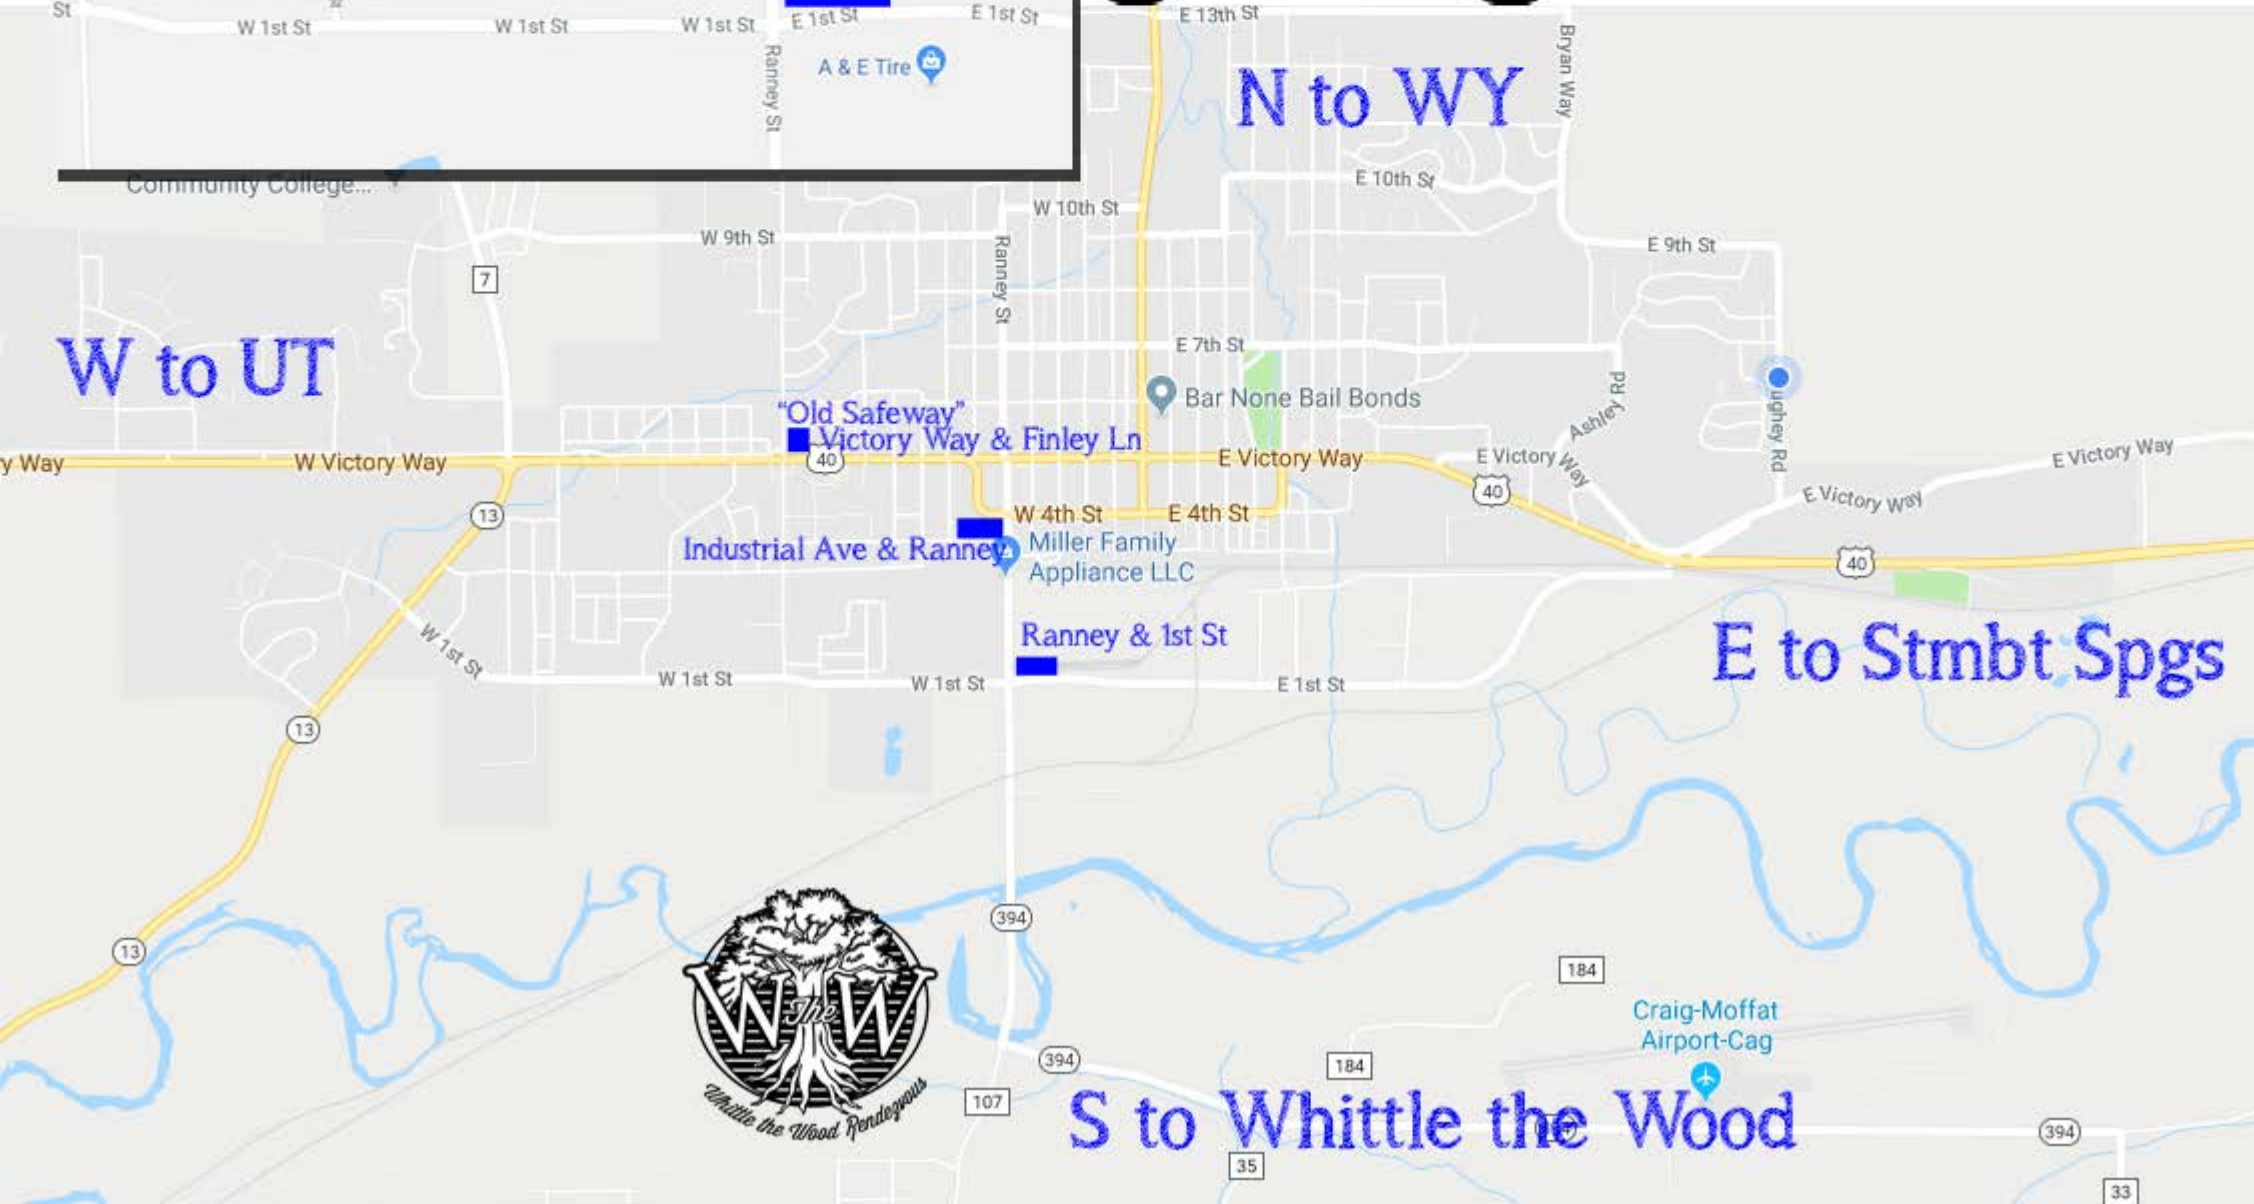

Come take a Whittle Ride!

Shuttles start at 10:00am and run Every 1/2 hour Until 8:00pm

S to Whittle the Wood